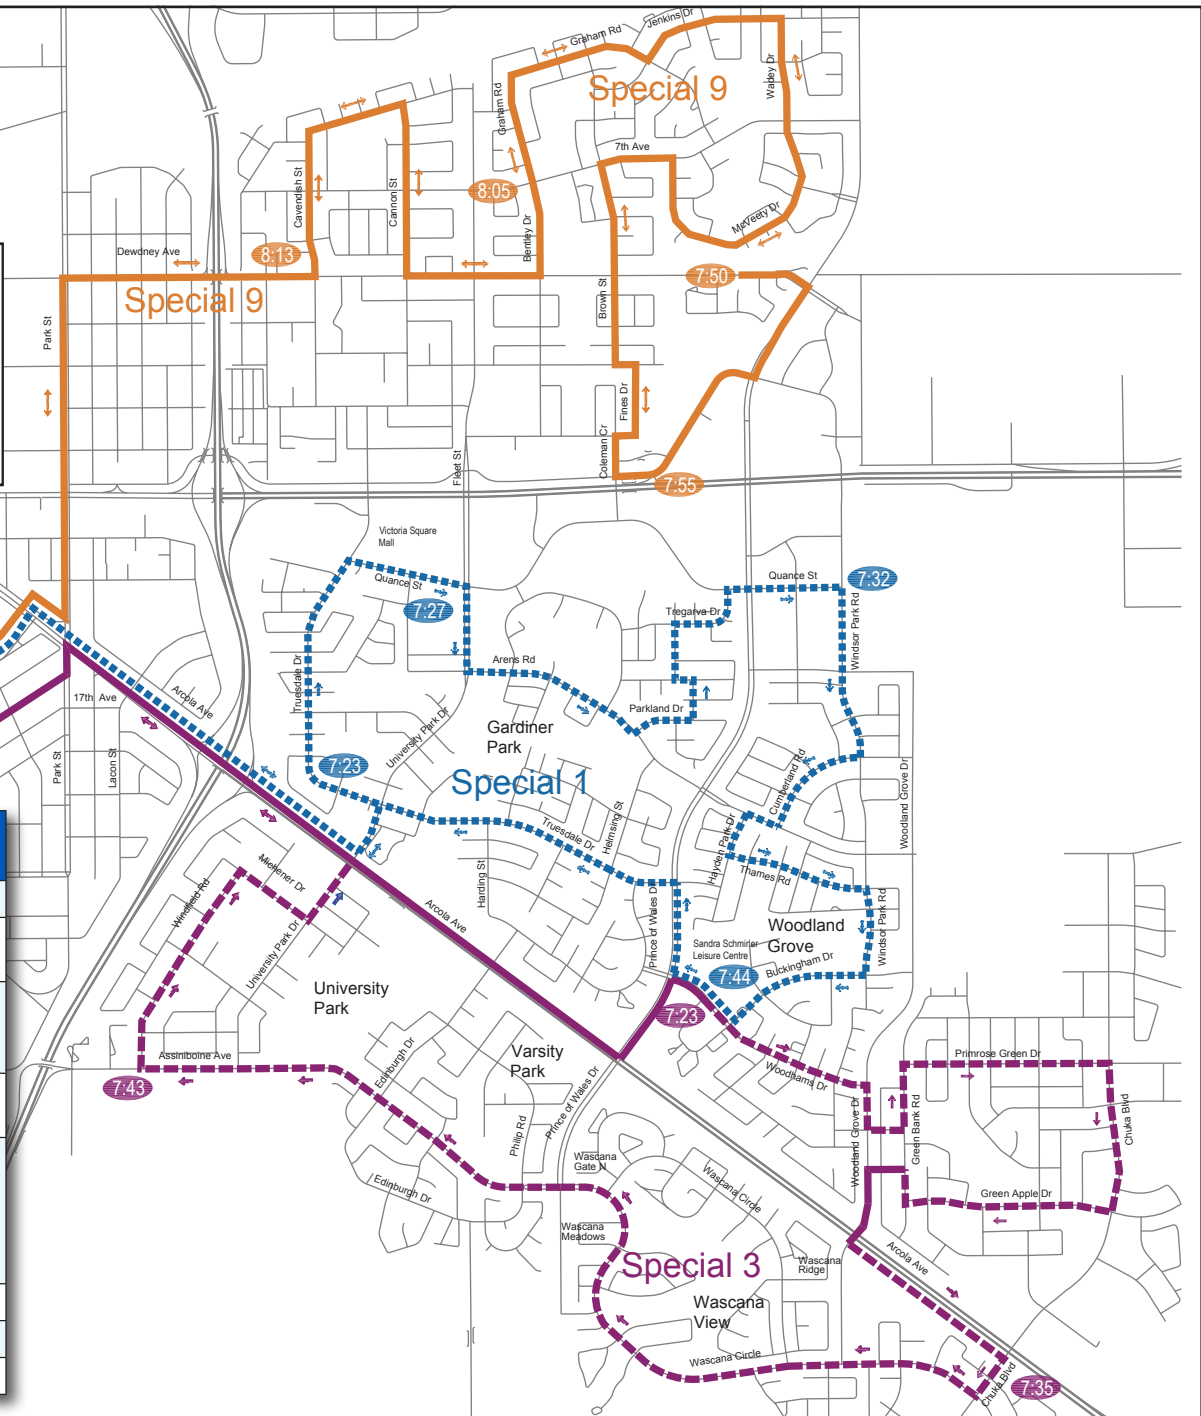

SPECIAL HIGH SCHOOL SERVICE ROUTES

Effective September 2021

| Afternoon | Special 1 | Special 3 | Special 6 | Special 8 | Special 9 |
|---|-----------|-----------|-----------|-----------|-----------|
| Leave LeBoldus | 3:30 | 3:30 | | | |
| Leave Campbell (Stop # 0587) | 3:35 | 3:35 | | | |
| Leave Balfour Collegiate (Stop # 0796) | 3:45 | | | | 3:30 |
| Leave Miller (Stop # 0797) | 3:45 | | | | 3:30 |
| Leave Balfour Collegiate (Broadway Ave and Montreal Cr) Stop # 0993 | | 3:45 | | | |
| Leave Sheldon | | | | 3:25 | |
| Leave Winston Knoll | | | 3:30 | | |
| Leave Riffel | | | 3:35 | | |

Students travelling to Campbell can also catch the #22 Arcola East-University. For more information visit Regina.ca/transit or call the RIDeLine at 306-777-RIDE (7433)