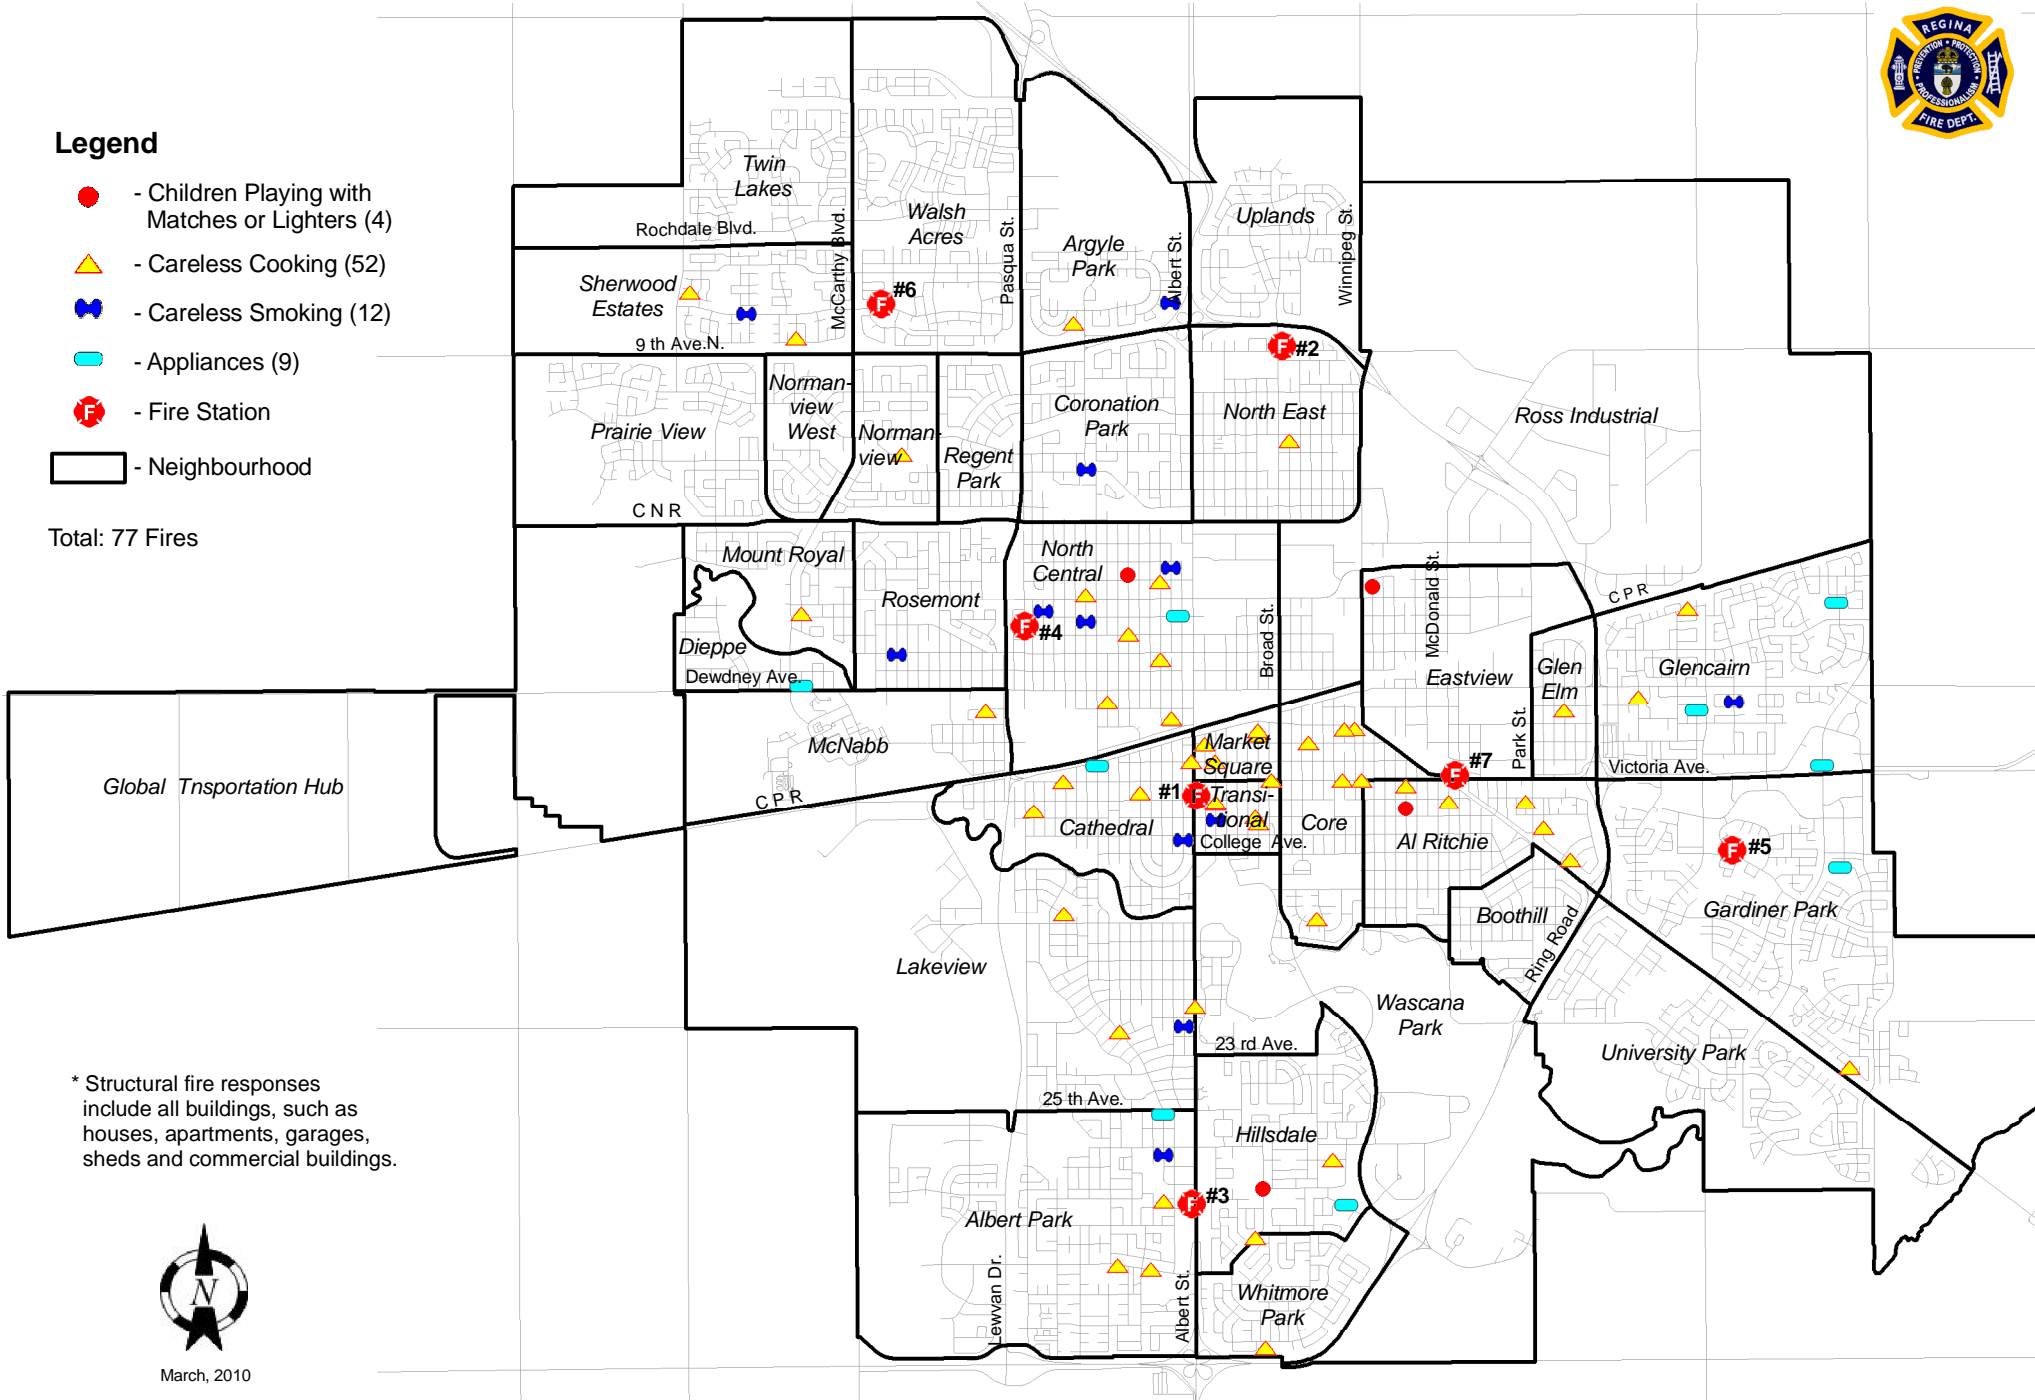

Structural Fires Caused by Children Playing with Matches or Lighters, Careless Smoking, Careless Cooking and Appliances - 2009

By Neighbourhood

Legend

- - Children Playing with Matches or Lighters (4)
- ▲ - Careless Cooking (52)
- ♣ - Careless Smoking (12)
- ▭ - Appliances (9)
- F - Fire Station
- Neighbourhood

Total: 77 Fires

* Structural fire responses include all buildings, such as houses, apartments, garages, sheds and commercial buildings.