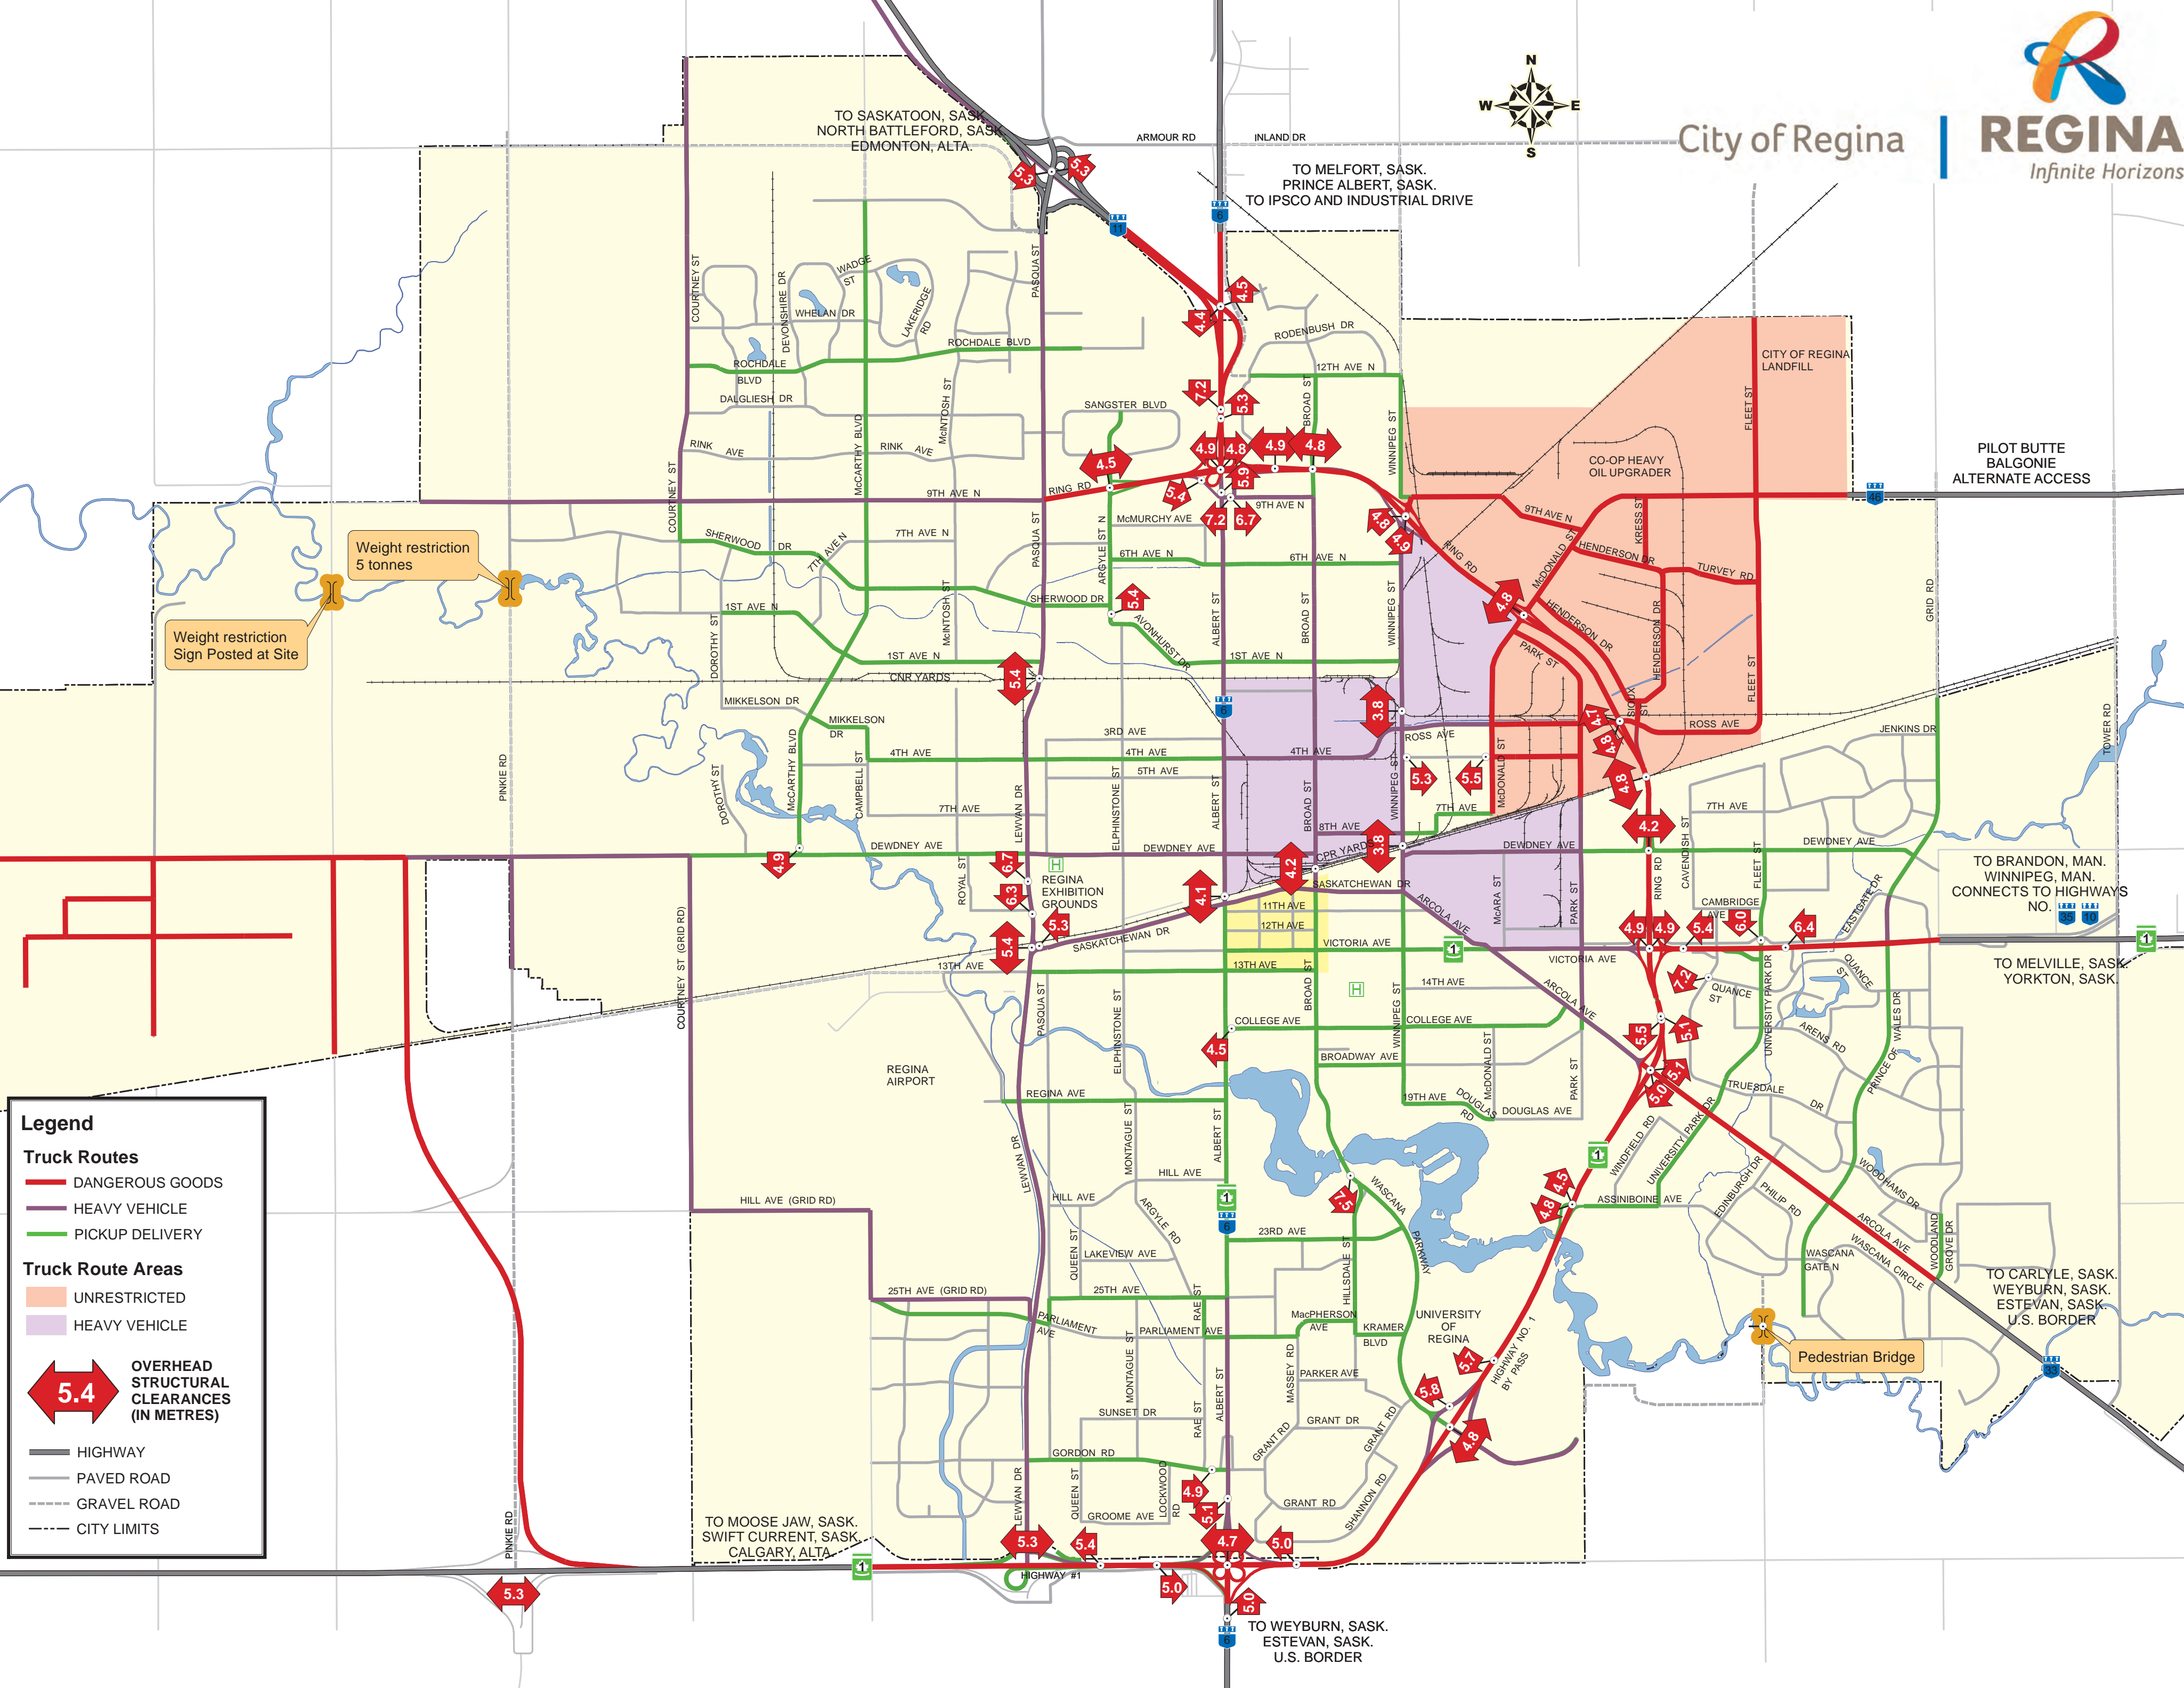

City of Regina

**REGINA**  
Infinite Horizons

**Legend**

**Truck Routes**

- DANGEROUS GOODS
- HEAVY VEHICLE
- PICKUP DELIVERY

**Truck Route Areas**

- UNRESTRICTED
- HEAVY VEHICLE

**OVERHEAD STRUCTURAL CLEARANCES (IN METRES)**

5.4

- HIGHWAY
- PAVED ROAD
- GRAVEL ROAD
- - - CITY LIMITS

Weight restriction 5 tonnes

Weight restriction Sign Posted at Site

Pedestrian Bridge

TO SASKATOON, SASK.  
NORTH BATTLEFORD, SASK.  
EDMONTON, ALTA.

TO MELFORT, SASK.  
PRINCE ALBERT, SASK.  
TO IPSCO AND INDUSTRIAL DRIVE

PILOT BUTTE  
BALGONIE  
ALTERNATE ACCESS

TO BRANDON, MAN.  
WINNIPEG, MAN.  
CONNECTS TO HIGHWAYS  
NO. 1, 2, 3, 4, 5, 6, 7, 8, 9, 10

TO MELVILLE, SASK.  
YORKTON, SASK.

TO CARLYLE, SASK.  
WEYBURN, SASK.  
ESTEVAN, SASK.  
U.S. BORDER

TO MOOSE JAW, SASK.  
SWIFT CURRENT, SASK.  
CALGARY, ALTA.

TO WEYBURN, SASK.  
ESTEVAN, SASK.  
U.S. BORDER