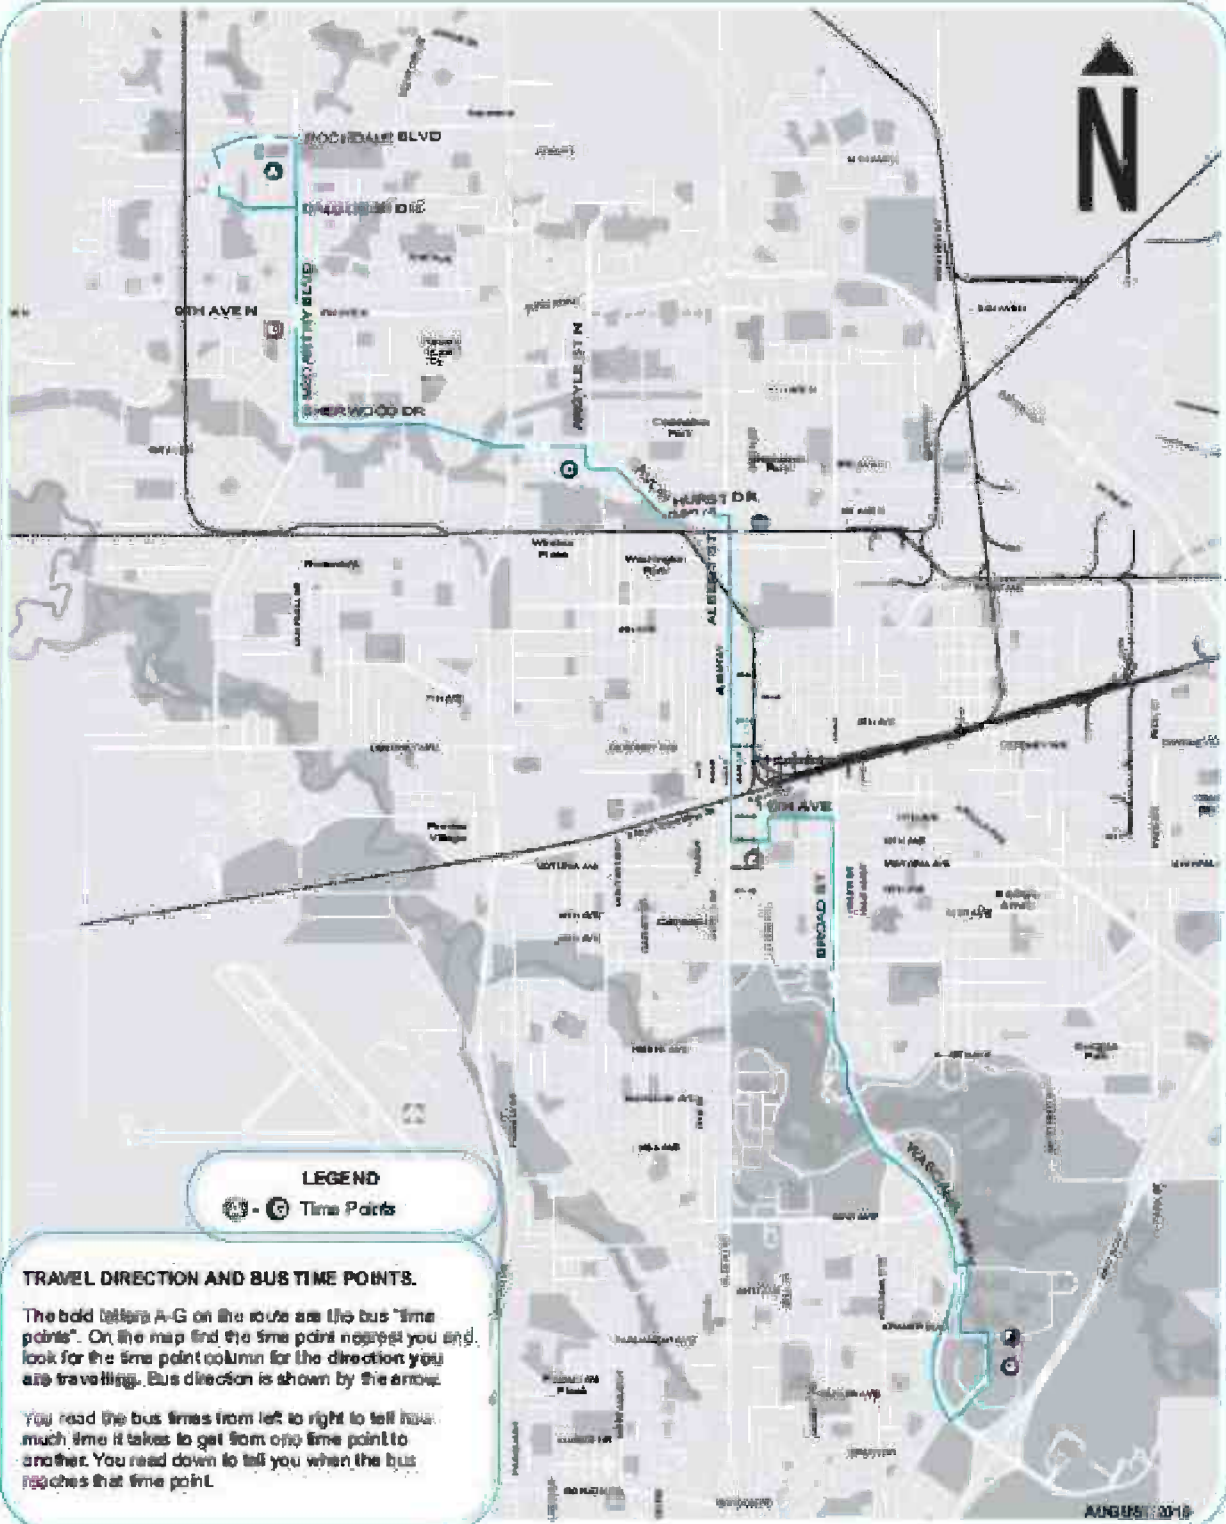

LEGEND
- Time Points

TRAVEL DIRECTION AND BUS TIME POINTS.

The bold letters A-G on the route are the bus "time points". On the map find the time point nearest you and look for the time point column for the direction you are traveling. Bus direction is shown by the arrow.

You read the bus times from left to right to tell how much time it takes to get from one time point to another. You read down to tell you when the bus reaches that time point.