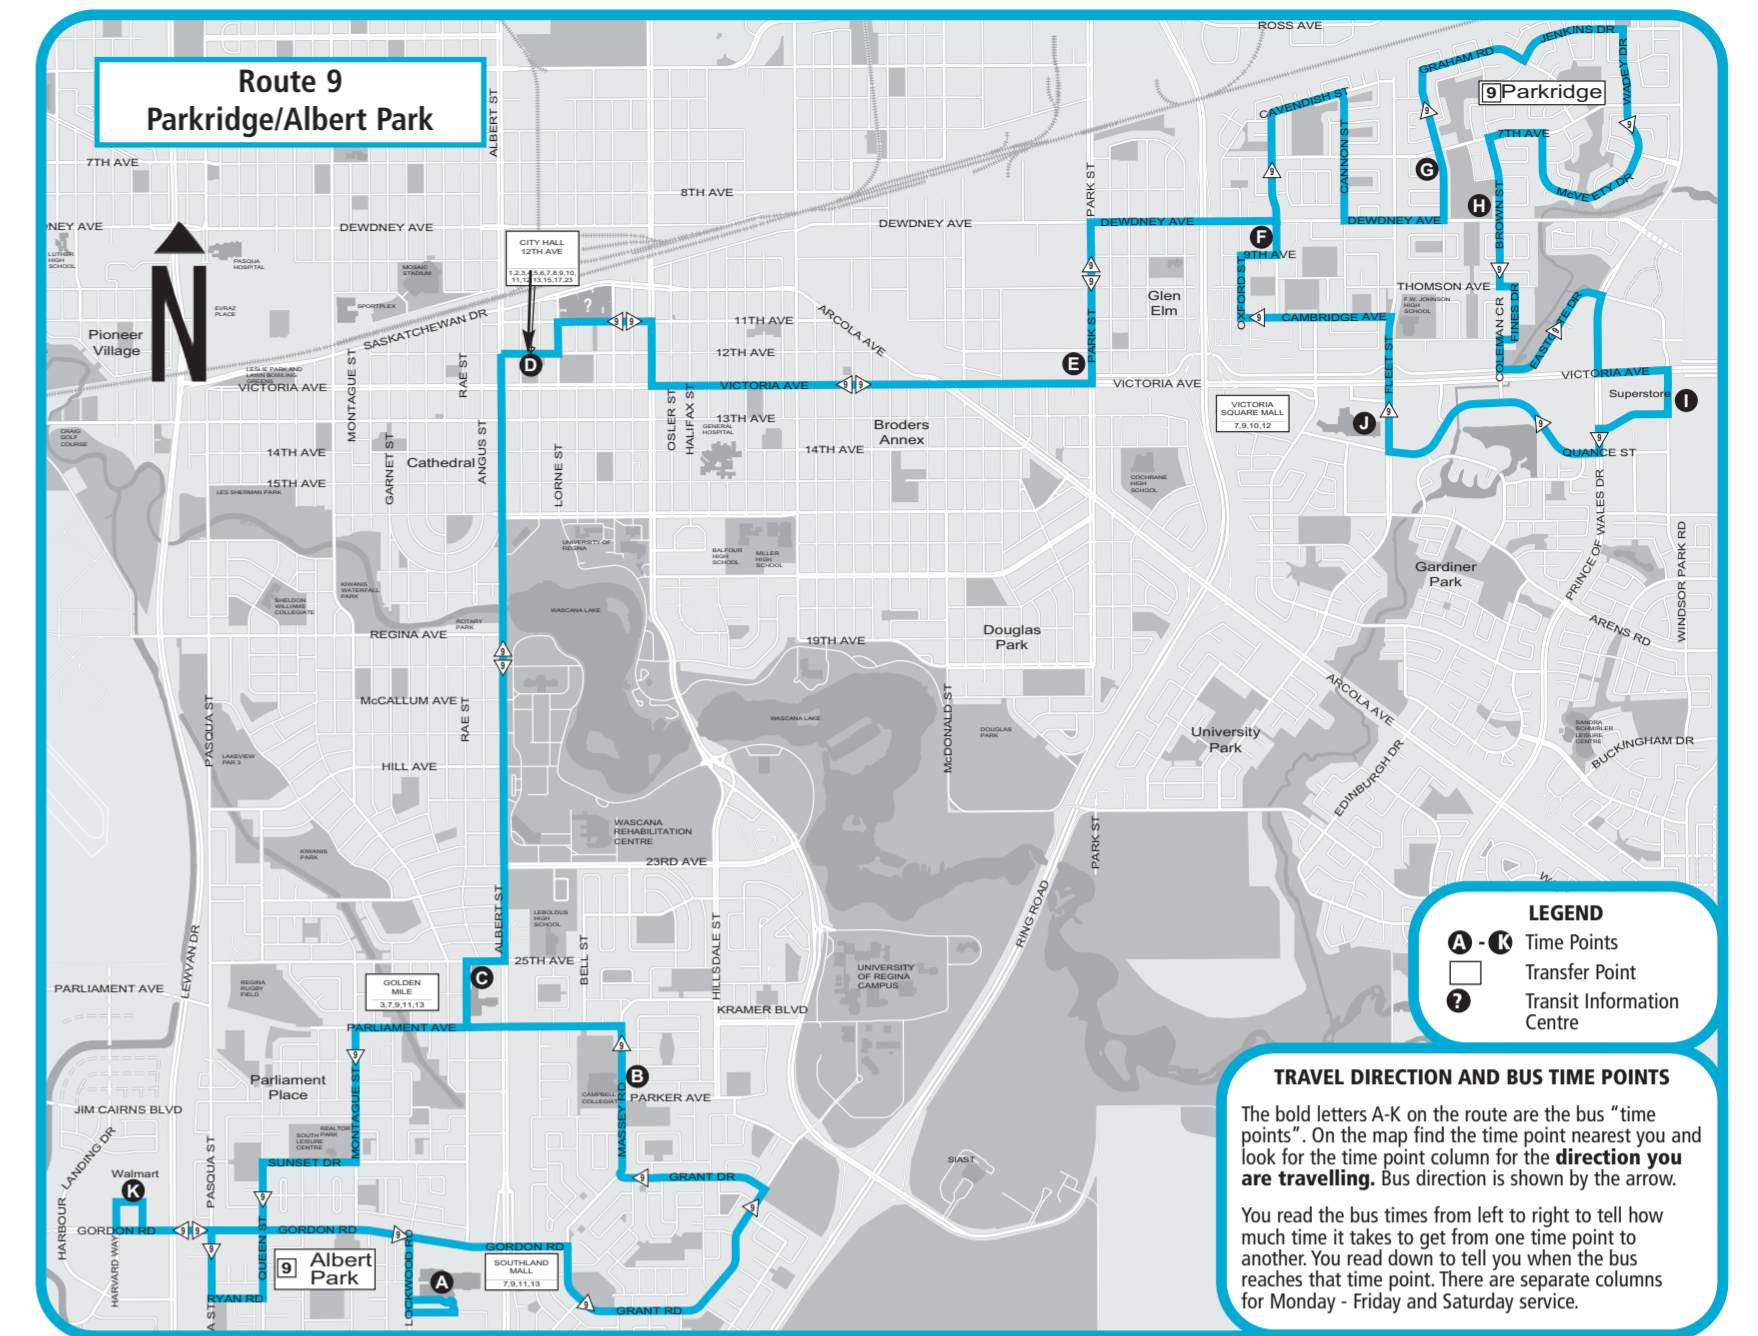

A	B	C	D	E	F	G	H	I	J	F	E	D	C	K	A	
leaving Southland Mall	leaving Campbell Collegiate	leaving Golden Mile	leaving City Hall	leaving Leader Post	leaving Glencain Shop Ctr.	leaving 7th & Bentley	leaving Brown St. & Dewdney Ave.	arriving Superstore	leaving Superstore	leaving Victoria Sq. Mall	leaving Glencain Shop Ctr.	leaving Leader Post	leaving City Hall	leaving Golden Mile	leaving Grasslands	arriving Southland Mall
Monday to Friday Schedule																
					5:15	5:23	5:34	5:41	5:42	5:48	5:55	6:00	6:15	6:27	6:40	6:52
					5:45	5:53	6:04	6:11	6:12	6:18	6:25	6:30	6:45	6:57	7:10	7:22
					6:05	6:13	6:24	6:31	6:32	6:38	6:45	6:50	7:05	7:17	7:30	7:42
5:27	5:39	5:45	6:00	6:10	6:15	6:23	6:34	6:42	6:52	6:58	7:05	7:10	7:25	7:37	7:50	8:02
5:52	6:04	6:10	6:25	6:35	6:40	6:48	6:59	7:07	7:12	7:18	7:25	7:30	7:45	7:57	8:10	8:22
6:17	6:29	6:35	6:50	7:00	7:05	7:13	7:24	7:32	7:32	7:38	7:45	7:50	8:05	8:17	8:30	8:42
6:42	6:54	7:00	7:15	7:25	7:30	7:38	7:49	7:57	7:57	8:03	8:10	8:15	8:30	8:42	8:55	9:07
7:02	7:14	7:20	7:35	7:45	7:50	7:58	8:09**	8:17	8:20	8:26	8:33	8:38	8:50	9:02	9:15	9:27
7:22	7:34	7:40	7:55	8:05	8:10	8:18	8:29	8:37	8:42	8:48	8:55	9:00	9:15	9:27	9:40	9:52
7:42	7:54	8:00	8:15	8:25	8:30	8:38	8:49	8:57	9:12	9:18	9:25	9:30	9:45	9:57	10:10	10:22
8:02	8:14	8:20	8:35	8:45	8:50	8:58	9:09	9:17	TO SUPERSTORE ONLY							
8:27	8:39	8:43	8:55	9:05	9:10	9:18	9:29	9:37	9:42	9:48	9:55	10:00	10:15	10:27	10:40	10:52
8:57	9:09	9:13	9:25	9:35	9:40	9:48	9:59	10:07	10:12	10:18	10:25	10:30	10:45	10:57	11:10	11:22
9:27	9:39	9:43	9:55	10:05	10:10	10:18	10:29	10:37	10:42	10:48	10:55	11:00	11:15	11:27	11:40	11:52
9:52	10:04	10:10	10:25	10:35	10:40	10:48	10:59	11:07	11:12	11:18	11:25	11:30	11:45	11:57	12:10	12:22
10:22	10:34	10:40	10:55	11:05	11:10	11:18	11:29	11:37	11:42	11:48	11:55	12:00	12:15	12:27	12:40	12:52
10:52	11:04	11:10	11:25	11:35	11:40	11:48	11:59	12:07	12:12	12:18	12:25	12:30	12:45	12:57	1:10	1:20
11:22	11:34	11:40	11:55	12:05	12:10	12:18	12:29	12:37	12:42	12:48	12:55	1:00	1:15	1:27	1:40	1:52
11:52	12:04	12:10	12:25	12:35	12:40	12:48	12:59	1:07	1:12	1:18	1:25	1:30	1:45	1:57	2:10	2:22
12:22	12:34	12:40	12:55	1:05	1:10	1:18	1:29	1:37	1:42	1:48	1:55	2:00	2:15	2:27	2:40	2:52
12:52	1:04	1:10	1:25	1:35	1:40	1:48	1:59	2:07	2:07	2:13	2:20	2:25	2:40	2:52	3:02	3:12
1:20	1:32	1:35	1:50	2:00	2:05	2:13	2:24	2:32	2:32	2:38	2:45	2:50	3:05	3:17	3:30	3:42
									2:52	2:58	3:05	3:10	3:25	3:37	3:50	4:02
1:52	2:04	2:10	2:25	2:35	2:40	2:48	2:59	3:07	3:12	3:18	3:25	3:30	3:45	3:57	4:10	4:22
2:22	2:34	2:40	2:55	3:05	3:10	3:18	3:29	3:37	3:37	3:43	3:50	3:55	4:10	4:22	4:32	4:42
2:42	2:54	3:00	3:15	3:25	3:30	3:38	3:49	3:57	3:57	4:03	4:10	4:15	4:30	4:42	4:52	5:02
2:59	3:11	3:17	3:35	3:45	3:50	3:58	4:09	4:17	4:17	4:23	4:30	4:35	4:50	5:02	5:15	5:27
3:14	3:26	3:35	3:55	4:05	4:10	4:18	4:29	4:37	4:37	4:43	4:50	4:55	5:10	5:22	5:35	TO SOUTHLAND MALL ONLY
3:42	3:54	4:00	4:15	4:25	4:30	4:38	4:49	4:57	4:57	5:03	5:10	5:15	5:30	5:42	5:55	6:07
4:02	4:14	4:20	4:35	4:45	4:50	4:58	5:09	5:17	TO SUPERSTORE ONLY							
4:22	4:34	4:40	4:55	5:05	5:10	5:18	5:29	5:37	5:42	5:48	5:55	6:00	6:15	6:27	6:40	6:52
4:42	4:54	5:00	5:15	5:25	5:30	5:38	5:49	5:57	TO SUPERSTORE ONLY							
5:02	5:14	5:20	5:35	5:45	5:50	5:58	6:09	6:17	TO SUPERSTORE ONLY							
5:32	5:44	5:48	6:00	6:10	6:15	6:21	6:28	6:34	6:34	6:39	6:44	6:48	7:00	7:10	7:22	7:32
6:17	6:29	6:33	6:45	6:55	7:00	7:06	7:13	7:19	7:19	7:24	7:29	7:33	7:45	7:55	8:07	8:17
7:02	7:14	7:18	7:30	7:40	7:45	7:51	7:58	8:04	8:04	8:09	8:14	8:18	8:30	8:40	8:52	9:02
7:32	7:44	7:48	8:00	8:10	8:15	8:21	8:28	8:34	8:34	8:39	8:44	8:48	9:00	9:10	9:22	TO SOUTHLAND MALL ONLY
8:17	8:29	8:33	8:45	8:55	9:00	9:06	9:13	9:19	9:19	9:24	9:29	9:33	9:45	9:55	10:07	10:17
9:17	9:29	9:33	9:45	9:55	10:00	10:06	10:13	10:19	10:19	10:24	10:29	10:33	10:45	10:55	11:07	11:17
10:17	10:29	10:33	10:45	10:55	11:00	11:06	11:13	11:19	11:19	11:24	11:29	11:33	11:45	11:55	12:07	12:17
11:17	11:29	11:33	11:45	11:55	12:00	12:06	12:13	12:19	TO SUPERSTORE ONLY							
12:17	12:29	TO GOLDEN MILE ONLY														

A	B	C	D	E	F	G	H	I	I	J	F	E	D	C	K	A			
leaving Southland Mall	leaving Campbell Collegiate	leaving Golden Mile	leaving City Hall	leaving Leader Post	leaving Glencain Shop Ctr.	leaving 7th & Bentley	leaving Brown St. & Dewdney Ave.	arriving Superstore	leaving Superstore	leaving Victoria Sq. Mall	leaving Glencain Shop Ctr.	leaving Leader Post	leaving City Hall	leaving Golden Mile	leaving Grasslands	arriving Southland Mall			
Saturday Schedule																			
												5:48	5:53	5:58	6:02	6:15	6:27	6:41	6:53
												6:33	6:38	6:43	6:47	7:00	7:12	7:26	7:38
6:10	6:22	6:30	6:45	6:55	7:00	7:06	7:13	7:18	7:18	7:23	7:28	7:32	7:45	7:57	8:11	8:23			
6:55	7:07	7:15	7:30	7:40	7:45	7:51	7:58	8:03	8:03	8:08	8:13	8:17	8:30	8:42	8:56	9:08			
7:40	7:52	8:00	8:15	8:25	8:30	8:36	8:43	8:48	8:48	8:53	8:58	9:02	9:15	9:27	9:41	9:53			
8:25	8:37	8:45	9:00	9:10	9:15	9:21	9:28	9:33	9:33	9:38	9:43	9:47	10:00	10:12	10:26	10:38			
9:10	9:22	9:30	9:45	9:55	10:00	10:06	10:13	10:18	10:18	10:23	10:28	10:32	10:45	10:57	11:11	11:23			
												10:56	11:03	11:10	11:15	11:30	11:40	11:52	12:02
10:02	10:14	10:17	10:30	10:40	10:45	10:53	11:04	11:11	11:26	11:33	11:40	11:45	12:00	12:10	12:22	12:32			
10:47	10:59	11:02	11:15	11:25	11:30	11:38	11:49	11:56	11:56	12:03	12:10	12:15	12:30	12:40	12:52	1:02			
												12:26	12:33	12:40	12:45	1:00	1:10	1:22	1:32
11:32	11:44	11:47	12:00	12:10	12:15	12:23	12:34	12:41	12:56	1:03	1:10	1:15	1:30	1:40	1:52	2:02			
12:02	12:14	12:17	12:30	12:40	12:45	12:53	1:04	1:11	1:26	1:33	1:40	1:45	2:00	2:10	2:22	2:32			
12:32	12:44	12:47	1:00	1:10	1:15	1:23	1:34	1:41	1:56	2:03	2:10	2:15	2:30	2:40	2:52	3:02			
1:02	1:14	1:17	1:30	1:40	1:45	1:53	2:04	2:11	2:26	2:33	2:40	2:45	3:00	3:10	3:22	3:32			
1:32	1:44	1:47	2:00	2:10	2:15	2:23	2:34	2:41	2:56	3:03	3:10	3:15	3:30	3:40	3:52	4:02			
2:02	2:14	2:17	2:30	2:40	2:45	2:53	3:04	3:11	3:26	3:33	3:40	3:45	4:00	4:10	4:22	4:32			
2:32	2:44	2:47	3:00	3:10	3:15	3:23	3:34	3:41	3:56	4:03	4:10	4:15	4:30	4:40	4:52	5:02			
3:02	3:14	3:17	3:30	3:40	3:45	3:53	4:04	4:11	4:26	4:33	4:40	4:45	5:00	5:10	5:22	5:32			
3:32	3:44	3:47	4:00	4:10	4:15	4:23	4:34	4:41	4:56	5:03	5:10	5:15	5:30	5:40	5:52	6:02			
4:02	4:14	4:17	4:30	4:40	4:45	4:53	5:04	5:11	TO SUPERSTORE ONLY										
4:32	4:44	4:47	5:00	5:10	5:15	5:23	5:34	5:41	5:41	5:48	5:55	6:00	6:15	6:25	6:37	6:47			
5:02	5:14	5:17	5:30	5:40	5:45	5:53	6:04	6:11	6:26	6:33	6:40	6:45	7:00	7:10	7:22	7:30			
5:32	5:44	5:47	6:00	6:10	6:15	6:23	6:34	6:41	TO SUPERSTORE ONLY										
6:15	6:27	6:30	6:45	6:55	7:00	7:06	7:13	7:18	7:18	7:23	7:28	7:32	7:45	7:55	8:07	8:15			
7:00	7:12	7:15	7:30	7:40	7:45	7:51