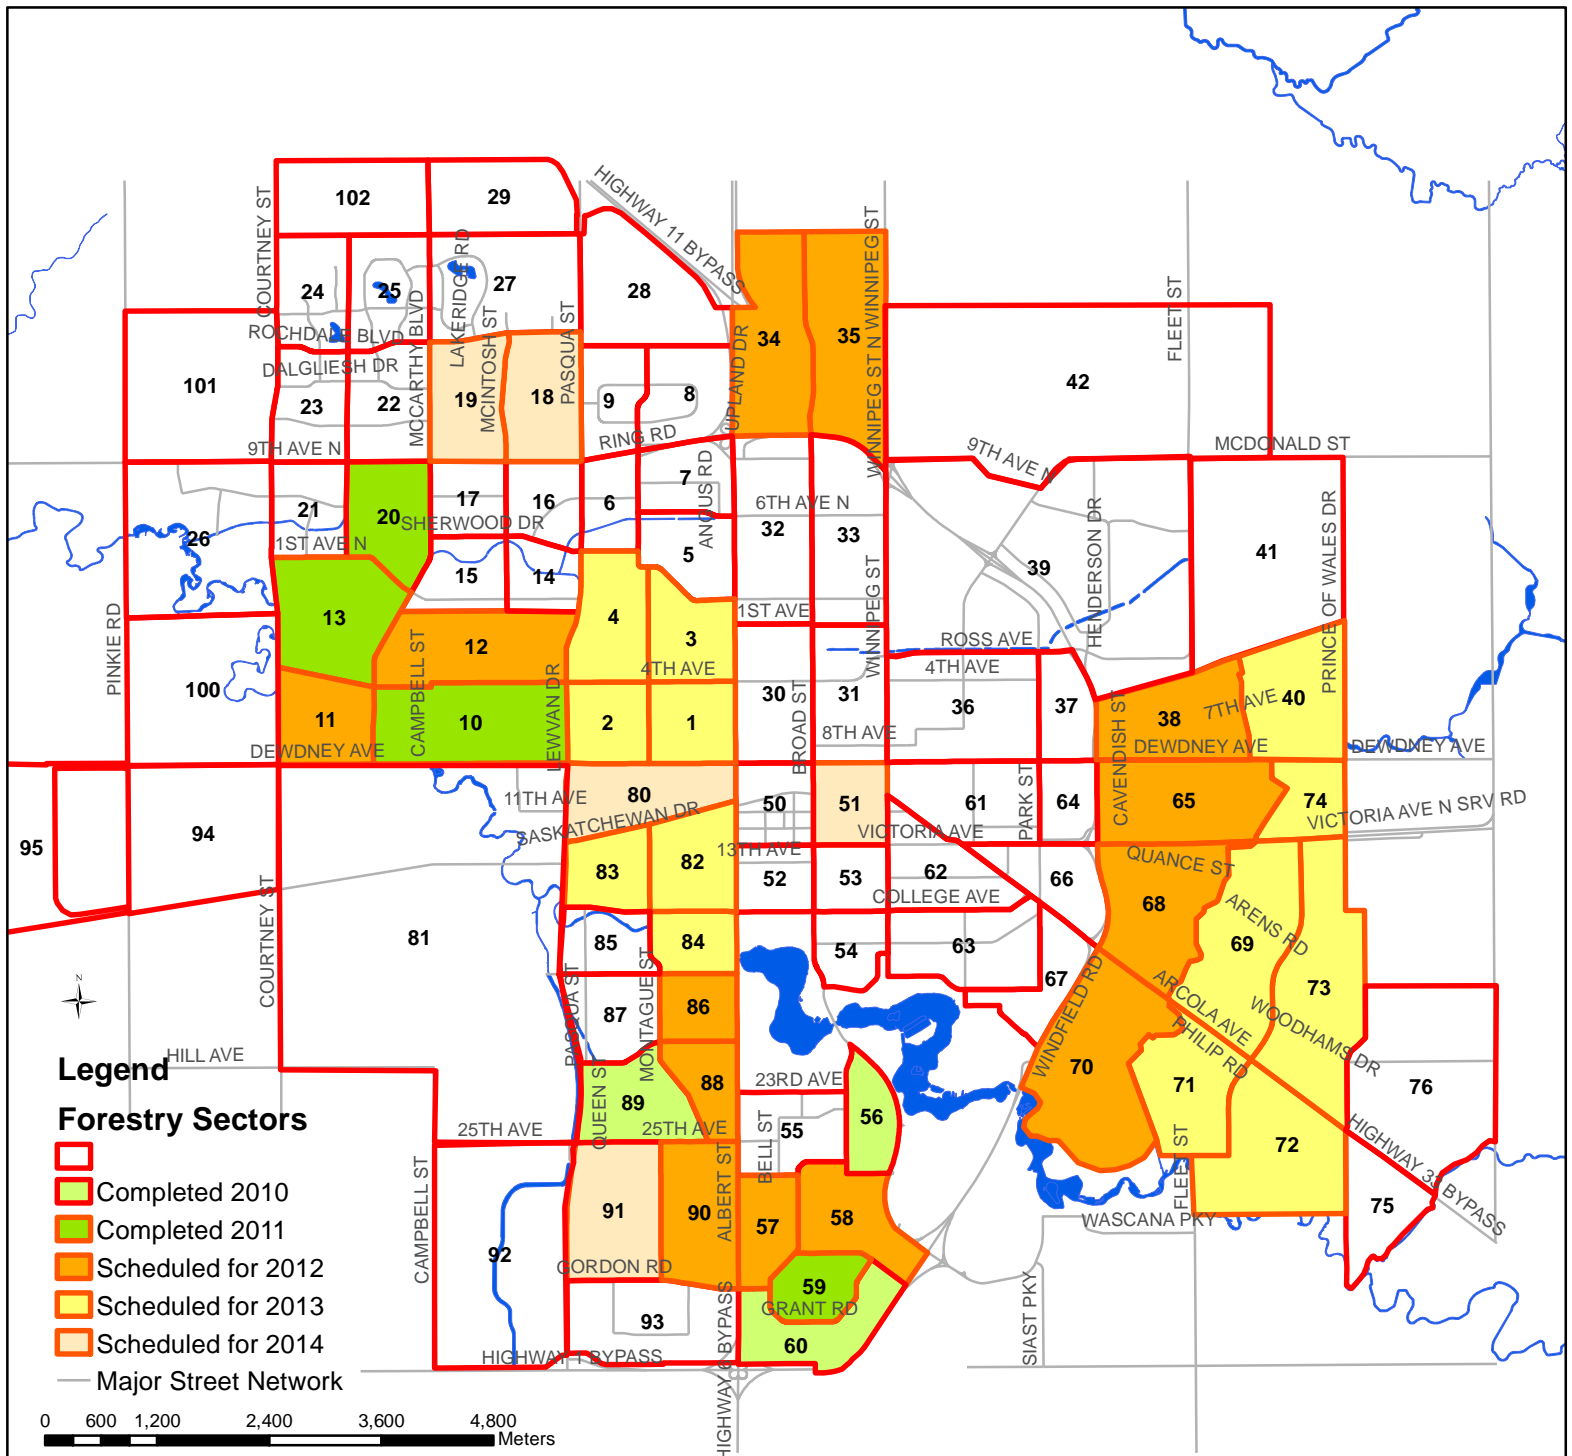

# Street Tree Pruning Schedule 2010-2014

During the Elm Pruning Ban, in effect from April 1 to August 31, the pruning of elm trees is prohibited by provincial legislation.

For Tree Related Emergencies ( ie. threat to human safety) please contact Service Regina at 777-7000