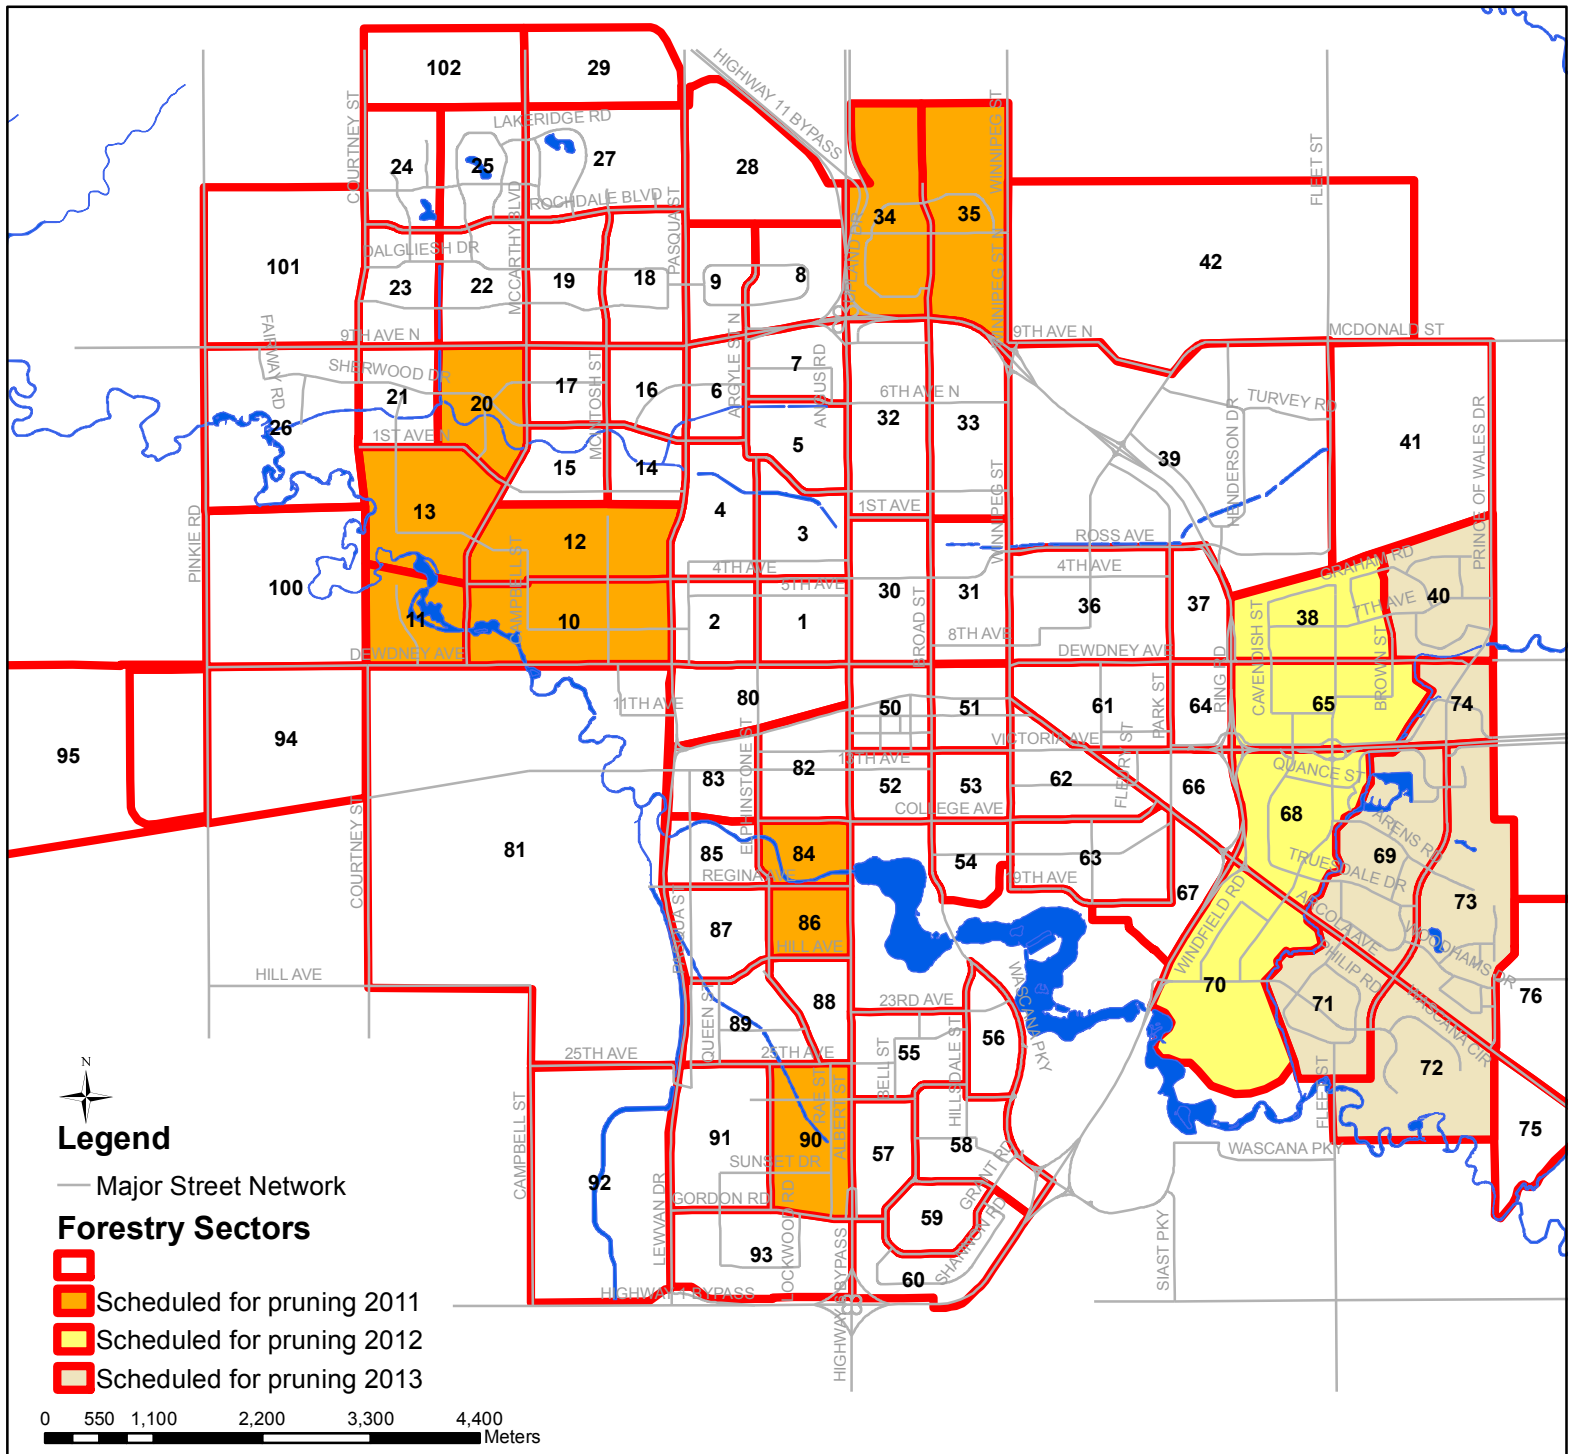

Forestry Pruning Schedule 2011-2013

Elm Pruning Ban is in effect from April 1 to August 31.
Pruning of elm trees is prohibited by provincial regulation

For Tree Related Emergencies (ie. threat to human safety) please contact Service Regina at 777-7000