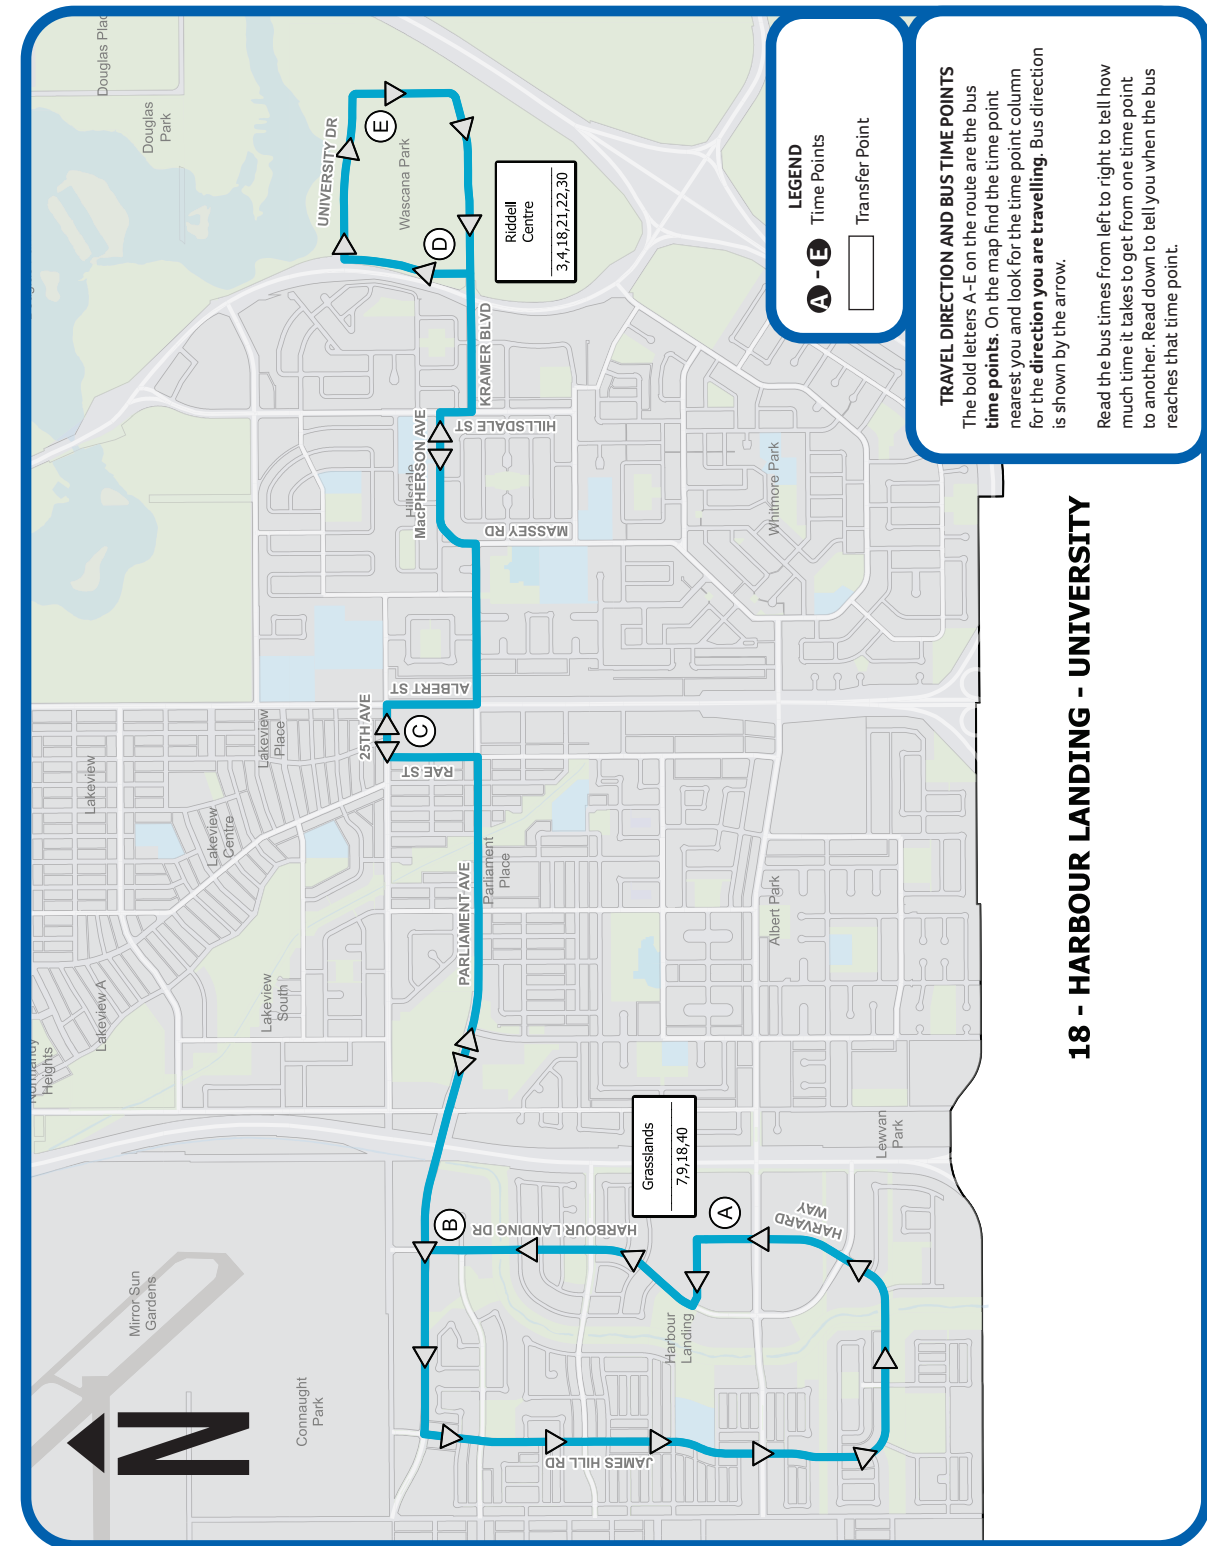

*TO GARAGE

18 - HARBOUR LANDING - UNIVERSITY