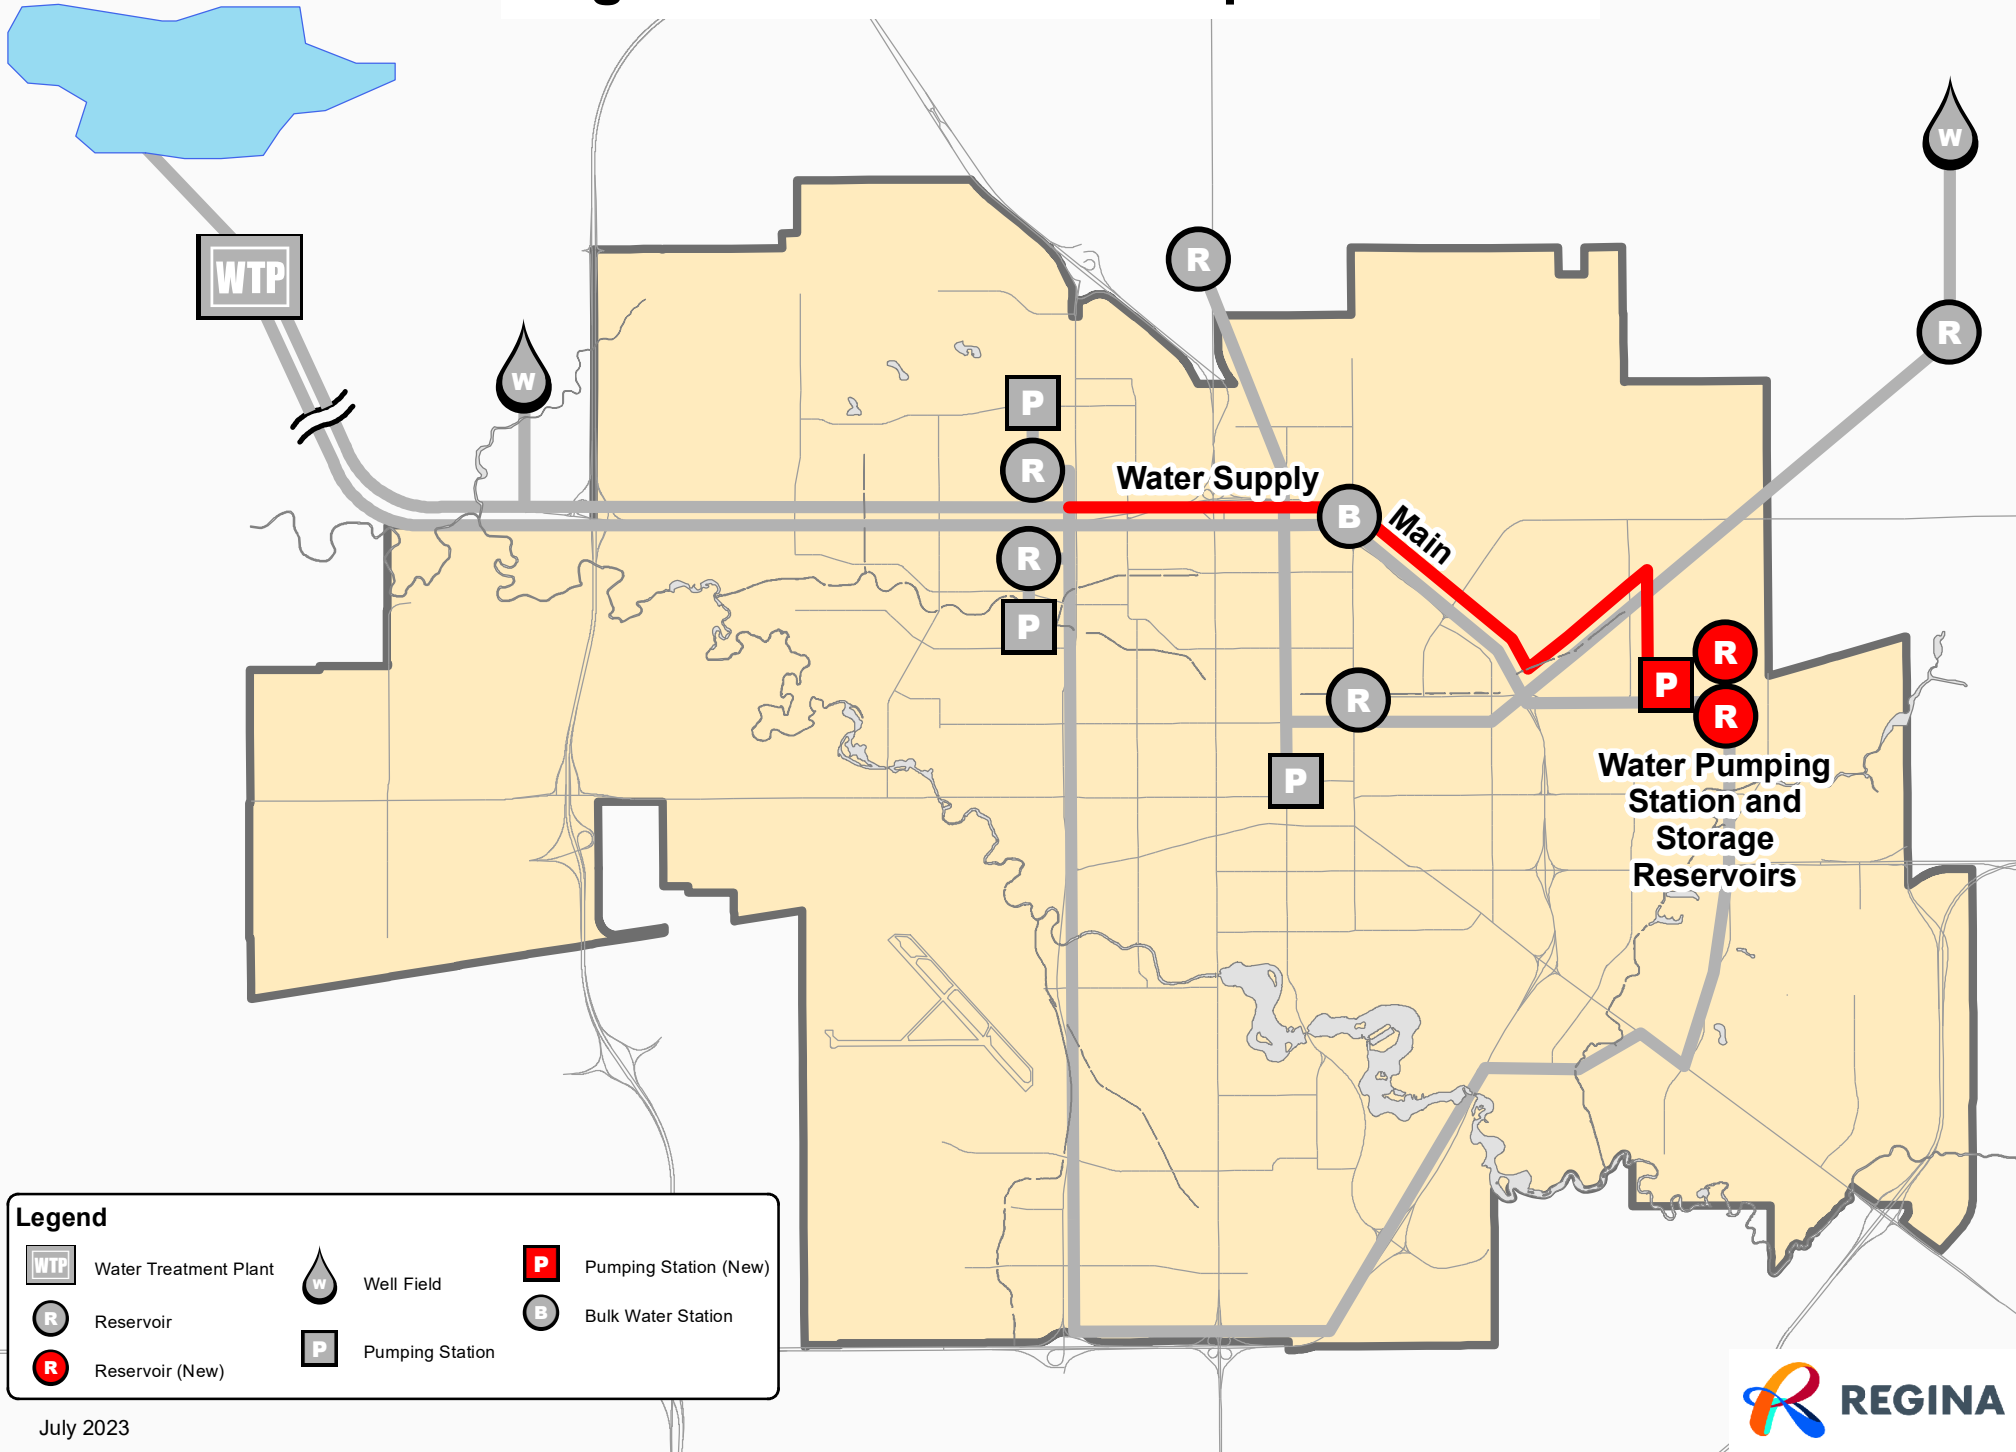

Buffalo Pound Lake

Regina Water Network Expansion Plan

Legend

- | | | |
|--|---|---|
|  Water Treatment Plant |  Well Field |  Pumping Station (New) |
|  Reservoir |  Pumping Station |  Bulk Water Station |
|  Reservoir (New) | | |