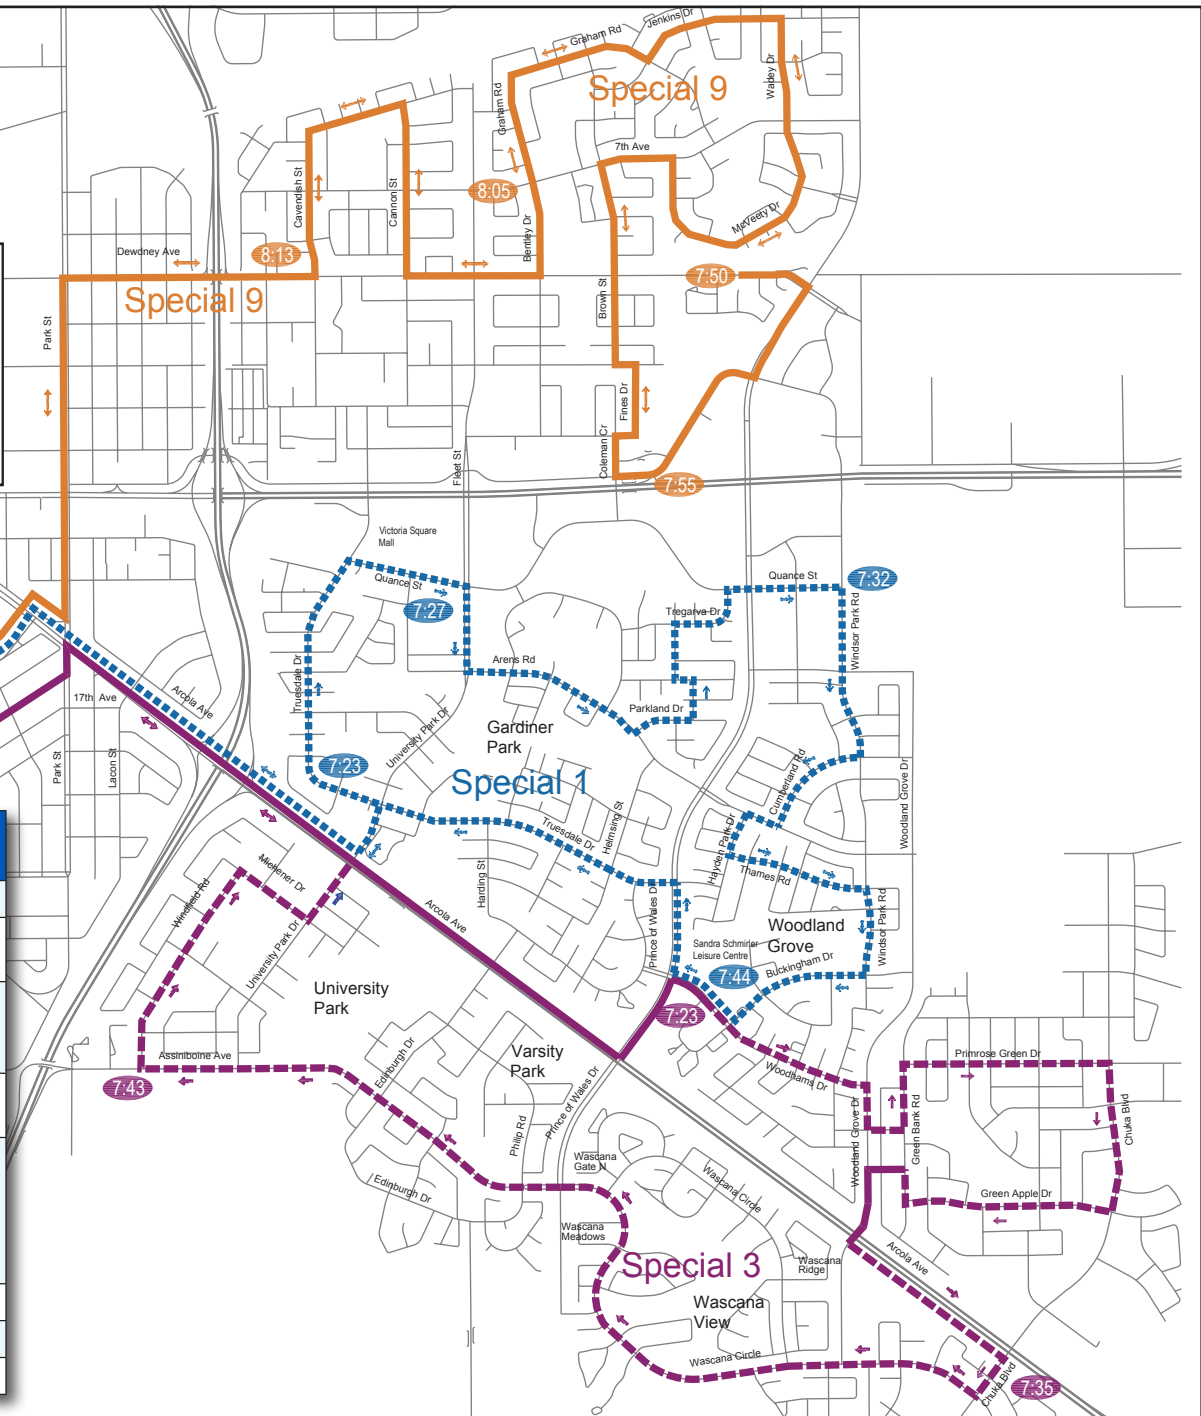

SPECIAL HIGH SCHOOL SERVICE ROUTES

Effective September 2021

Afternoon	Special 1	Special 3	Special 6	Special 8	Special 9
Leave LeBoldus	3:30	3:30			
Leave Campbell (Stop # 0587)	3:35	3:35			
Leave Balfour Collegiate (Stop # 0796)	3:45				3:30
Leave Miller (Stop # 0797)	3:45				3:30
Leave Balfour Collegiate (Broadway Ave and Montreal Cr) Stop # 0993		3:45			
Leave Sheldon				3:25	
Leave Winston Knoll			3:30		
Leave Riffel			3:35		

Students travelling to Campbell can also catch the #22 Arcola East-University. For more information visit Regina.ca/transit or call the RIDeLine at 306-777-RIDE (7433)