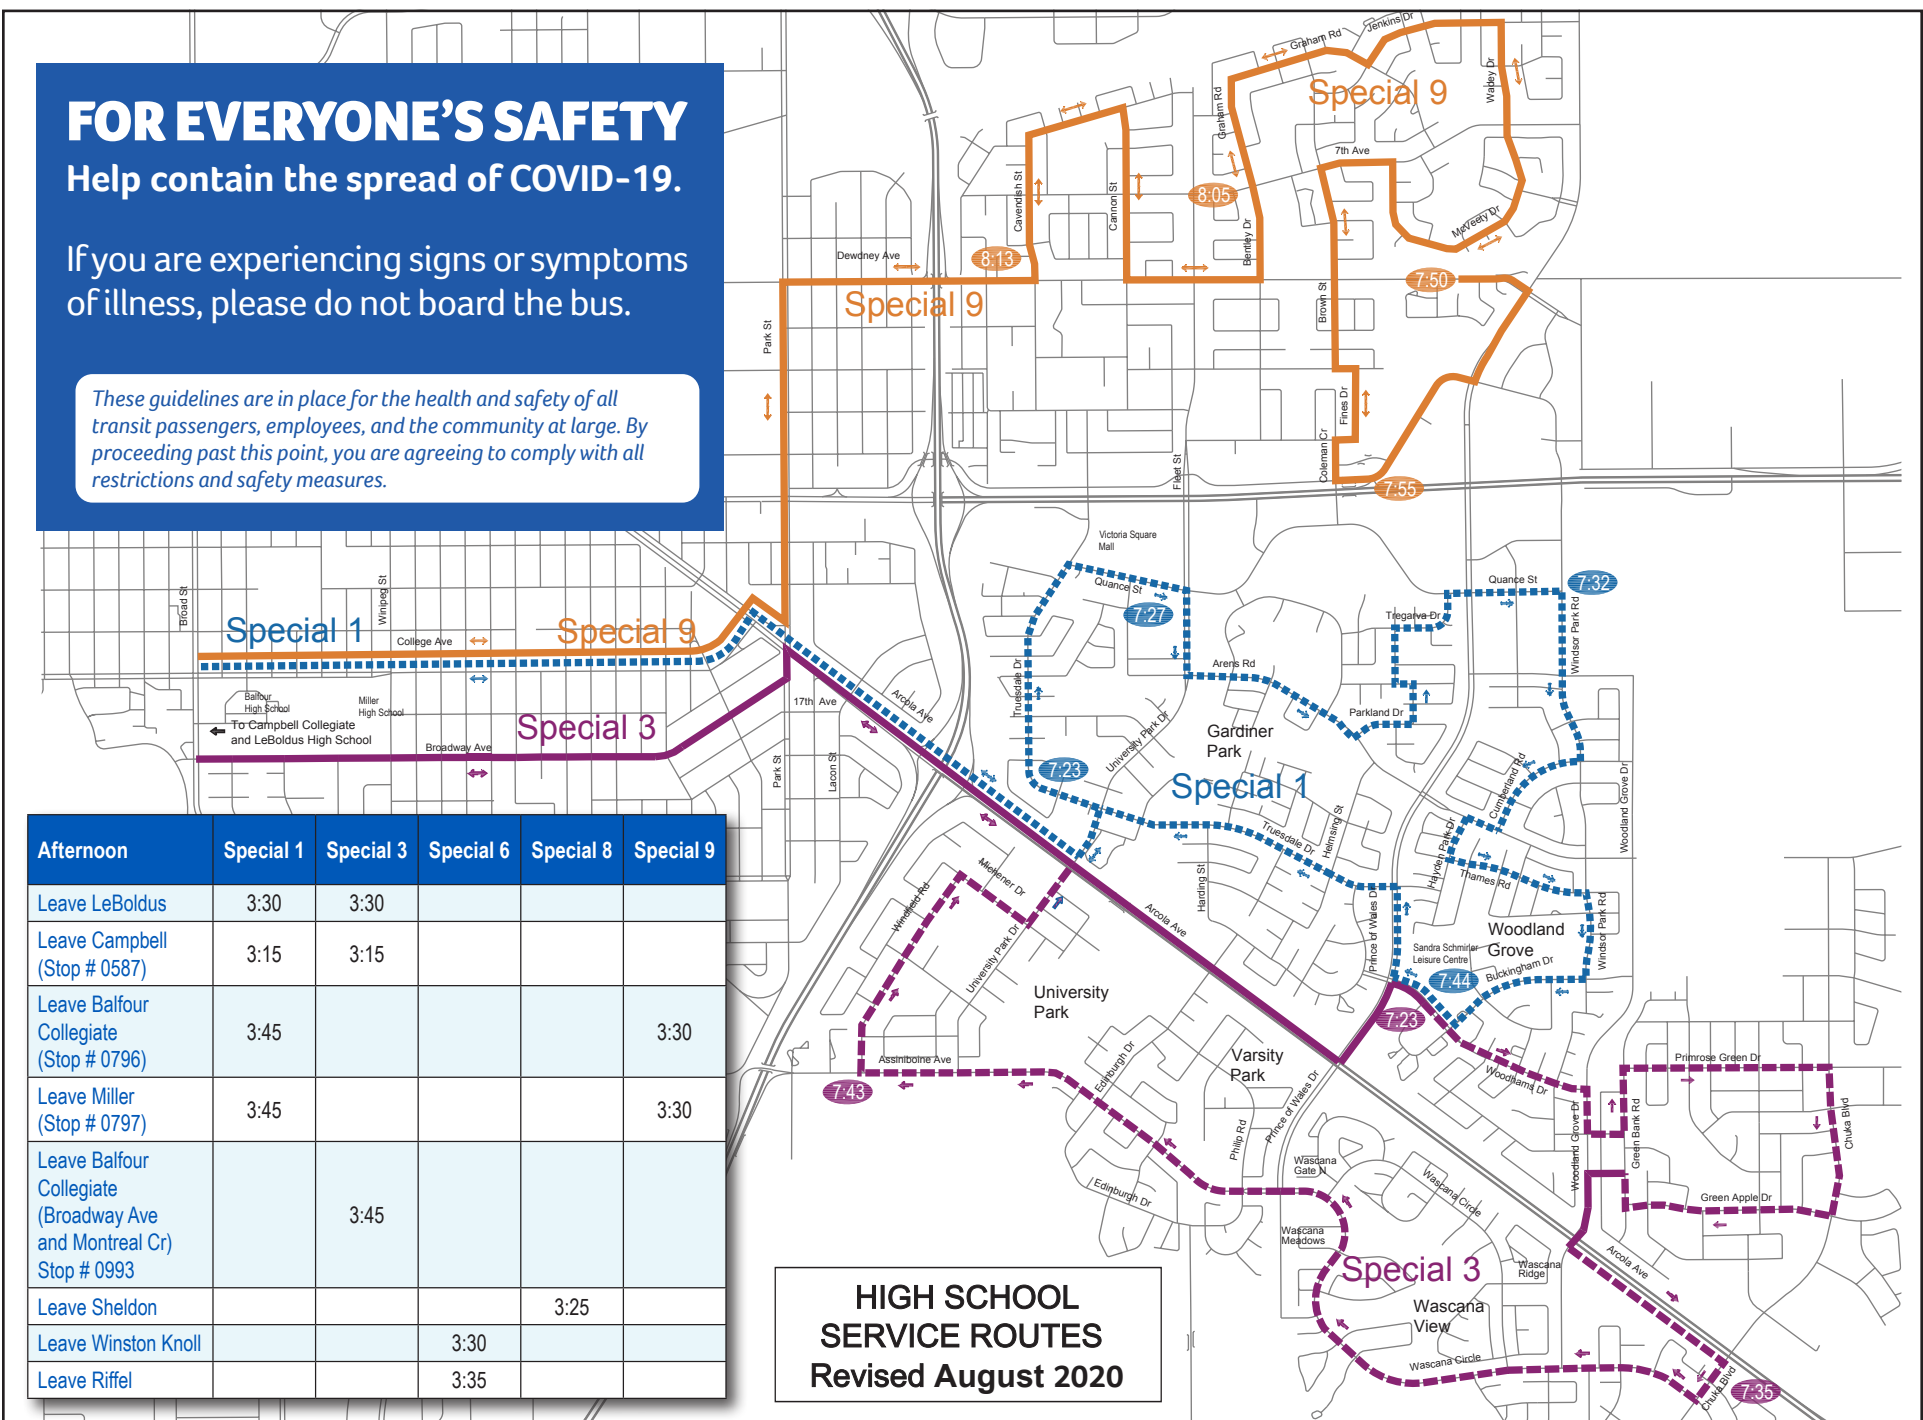

# FOR EVERYONE'S SAFETY

Help contain the spread of COVID-19.

If you are experiencing signs or symptoms of illness, please do not board the bus.

*These guidelines are in place for the health and safety of all transit passengers, employees, and the community at large. By proceeding past this point, you are agreeing to comply with all restrictions and safety measures.*

Afternoon	Special 1	Special 3	Special 6	Special 8	Special 9
Leave LeBoldus	3:30	3:30			
Leave Campbell (Stop # 0587)	3:15	3:15			
Leave Balfour Collegiate (Stop # 0796)	3:45				3:30
Leave Miller (Stop # 0797)	3:45				3:30
Leave Balfour Collegiate (Broadway Ave and Montreal Cr) Stop # 0993		3:45			
Leave Sheldon				3:25	
Leave Winston Knoll			3:30		
Leave Riffel			3:35		

**HIGH SCHOOL SERVICE ROUTES**  
Revised August 2020

Students travelling to Campbell can also catch the #22 Arcola East-University. For more information visit [Regina.ca/Transit](http://Regina.ca/Transit)