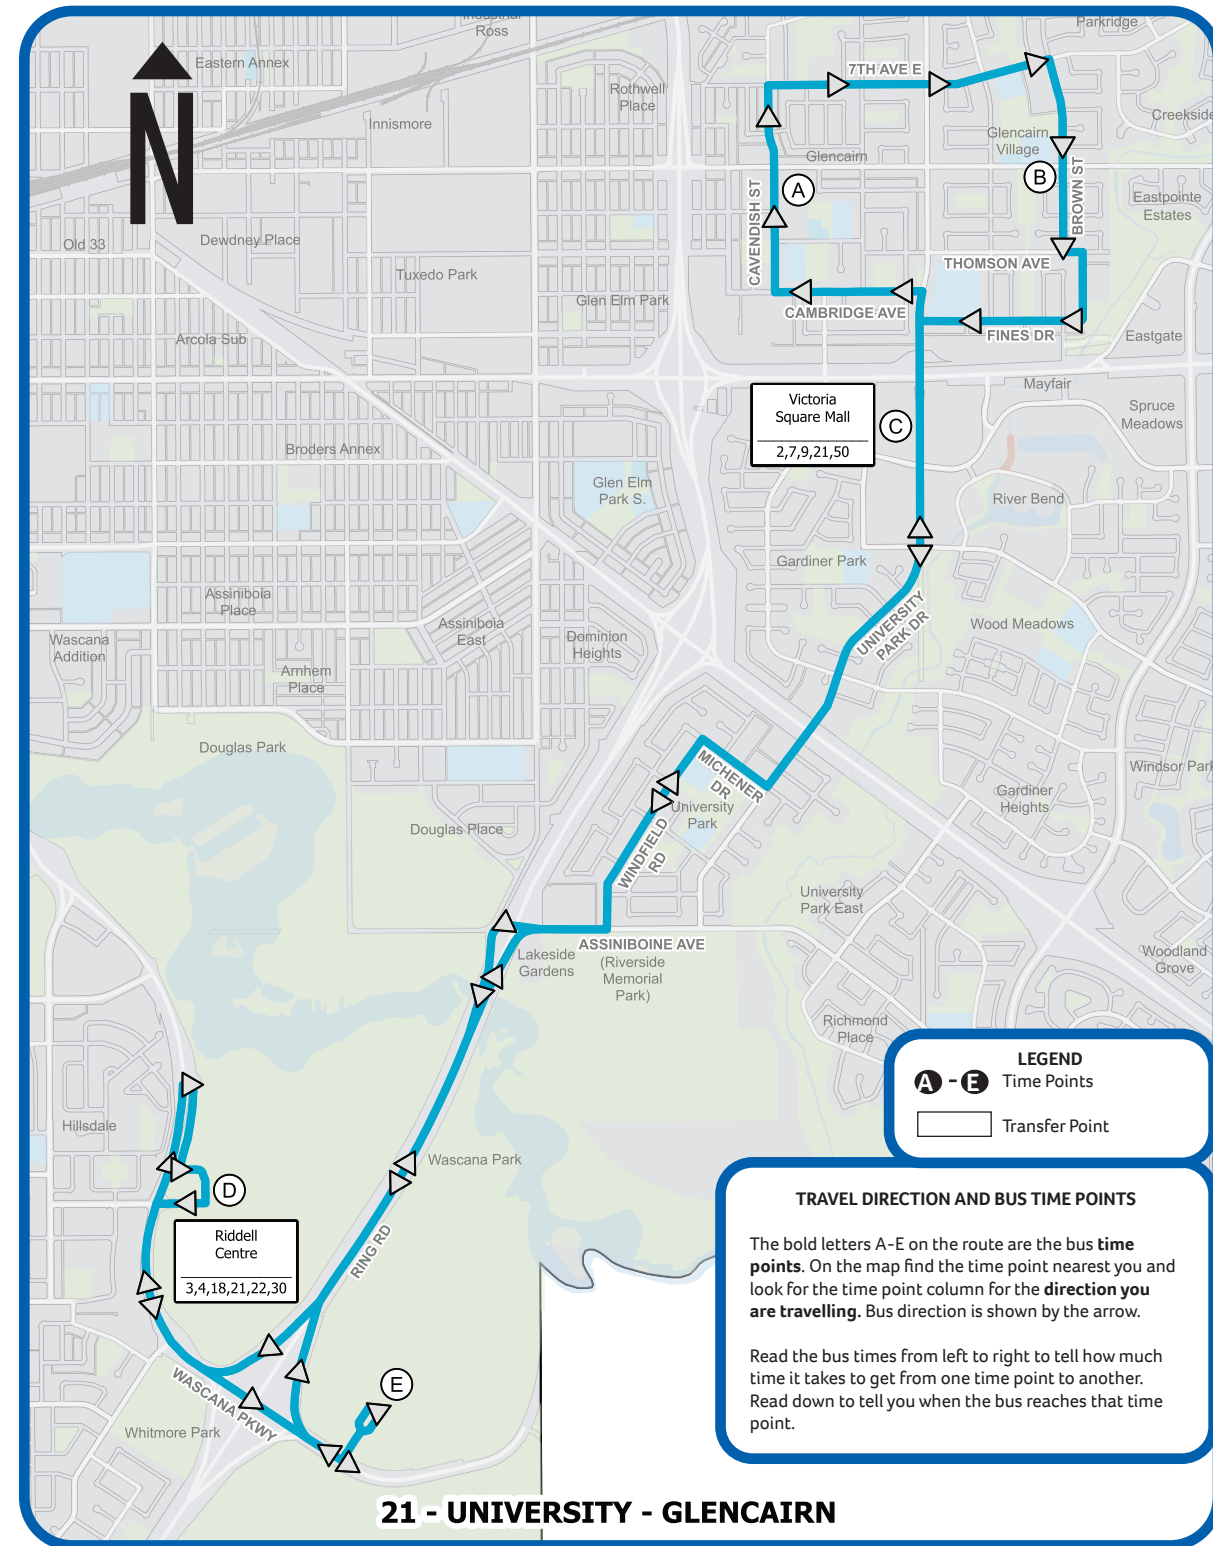

21 to GLENCAIRN

D	E	C	A
leaving Riddell Centre Stop #0249	leaving Sask Polytechnic Stop #0384	leaving Victoria Square Mall Stop #0743	arriving Glencairn Shopping Centre Stop #0752
Monday to Friday Morning Schedule			
7:47	7:52	8:02	8:07
8:17	8:22	8:32	8:37
8:47	8:52	9:02	9:07
9:17	9:22	9:32	9:37
9:47	9:52	10:02	10:07
10:47	10:52	11:02	11:07
11:47	11:52	12:02	12:07
Monday to Friday Afternoon/Evening Schedule			
12:47	12:52	1:02	1:07
1:47	1:52	2:02	2:07
2:17	2:22	2:32	2:37
2:47	2:52	3:02	3:07
3:17	3:22	3:32	3:37
3:47	3:52	4:02	4:07
4:17	4:22	4:32	4:37
4:47	4:52	5:02	5:07
5:17	5:22	5:32	5:37
5:47	5:52	6:02	6:07
6:17	6:22	6:32	6:37
6:47	6:52	7:02	7:07
10:00		10:10	10:15

* To Garage

NO SERVICE ON SATURDAY OR SUNDAY

Riddell Centre
3,4,18,21,22,30