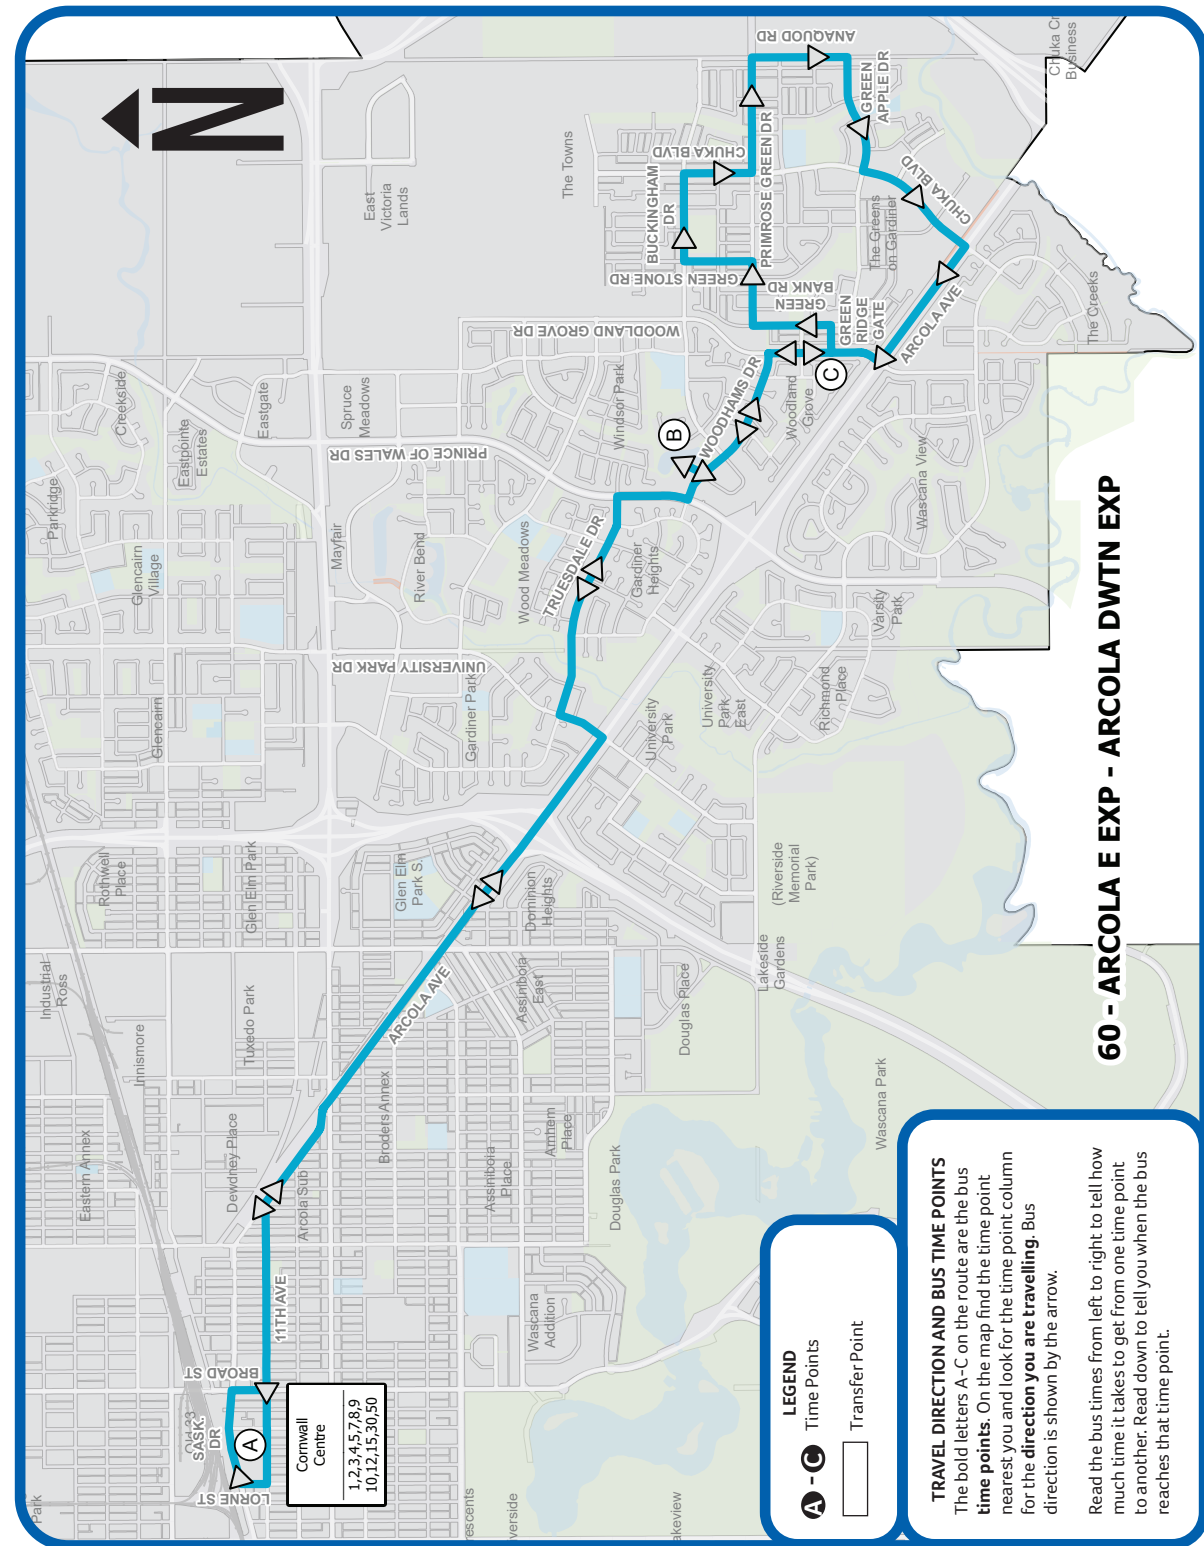

Effective
May 5, 2024

60

LOW FLOOR ROUTE

Arcola Express
Sandra Schmirler
Greens on Gardiner
Downtown

Visit **TransitLive.com** for real time schedules.

Regina.ca | 306-777-RIDE (7433)

60 to ARCOLA DOWNTOWN EXPRESS

C	B	A
leaving Green Bank Road & Green Pine Gate Stop #1614	leaving Sandra Schmirler Stop #0830	leaving Cornwall Centre (11th Ave & Cornwall St EB) Stop #1333
Monday to Friday Morning Schedule		
5:56	6:09	6:30
6:26	6:39	7:00
6:56	7:09	7:30
7:11	7:24	7:45
7:41	7:54	8:15
8:11	8:24	8:45
8:26	8:39	9:00
Monday to Friday Afternoon/Evening Schedule		
3:31	3:54	4:15
4:01	4:24	4:45
4:16	4:39	5:00
4:46	5:09	5:30
5:16	5:29	
5:31	5:44	
6:01	6:14	
NO SERVICE ON SATURDAY OR SUNDAY		