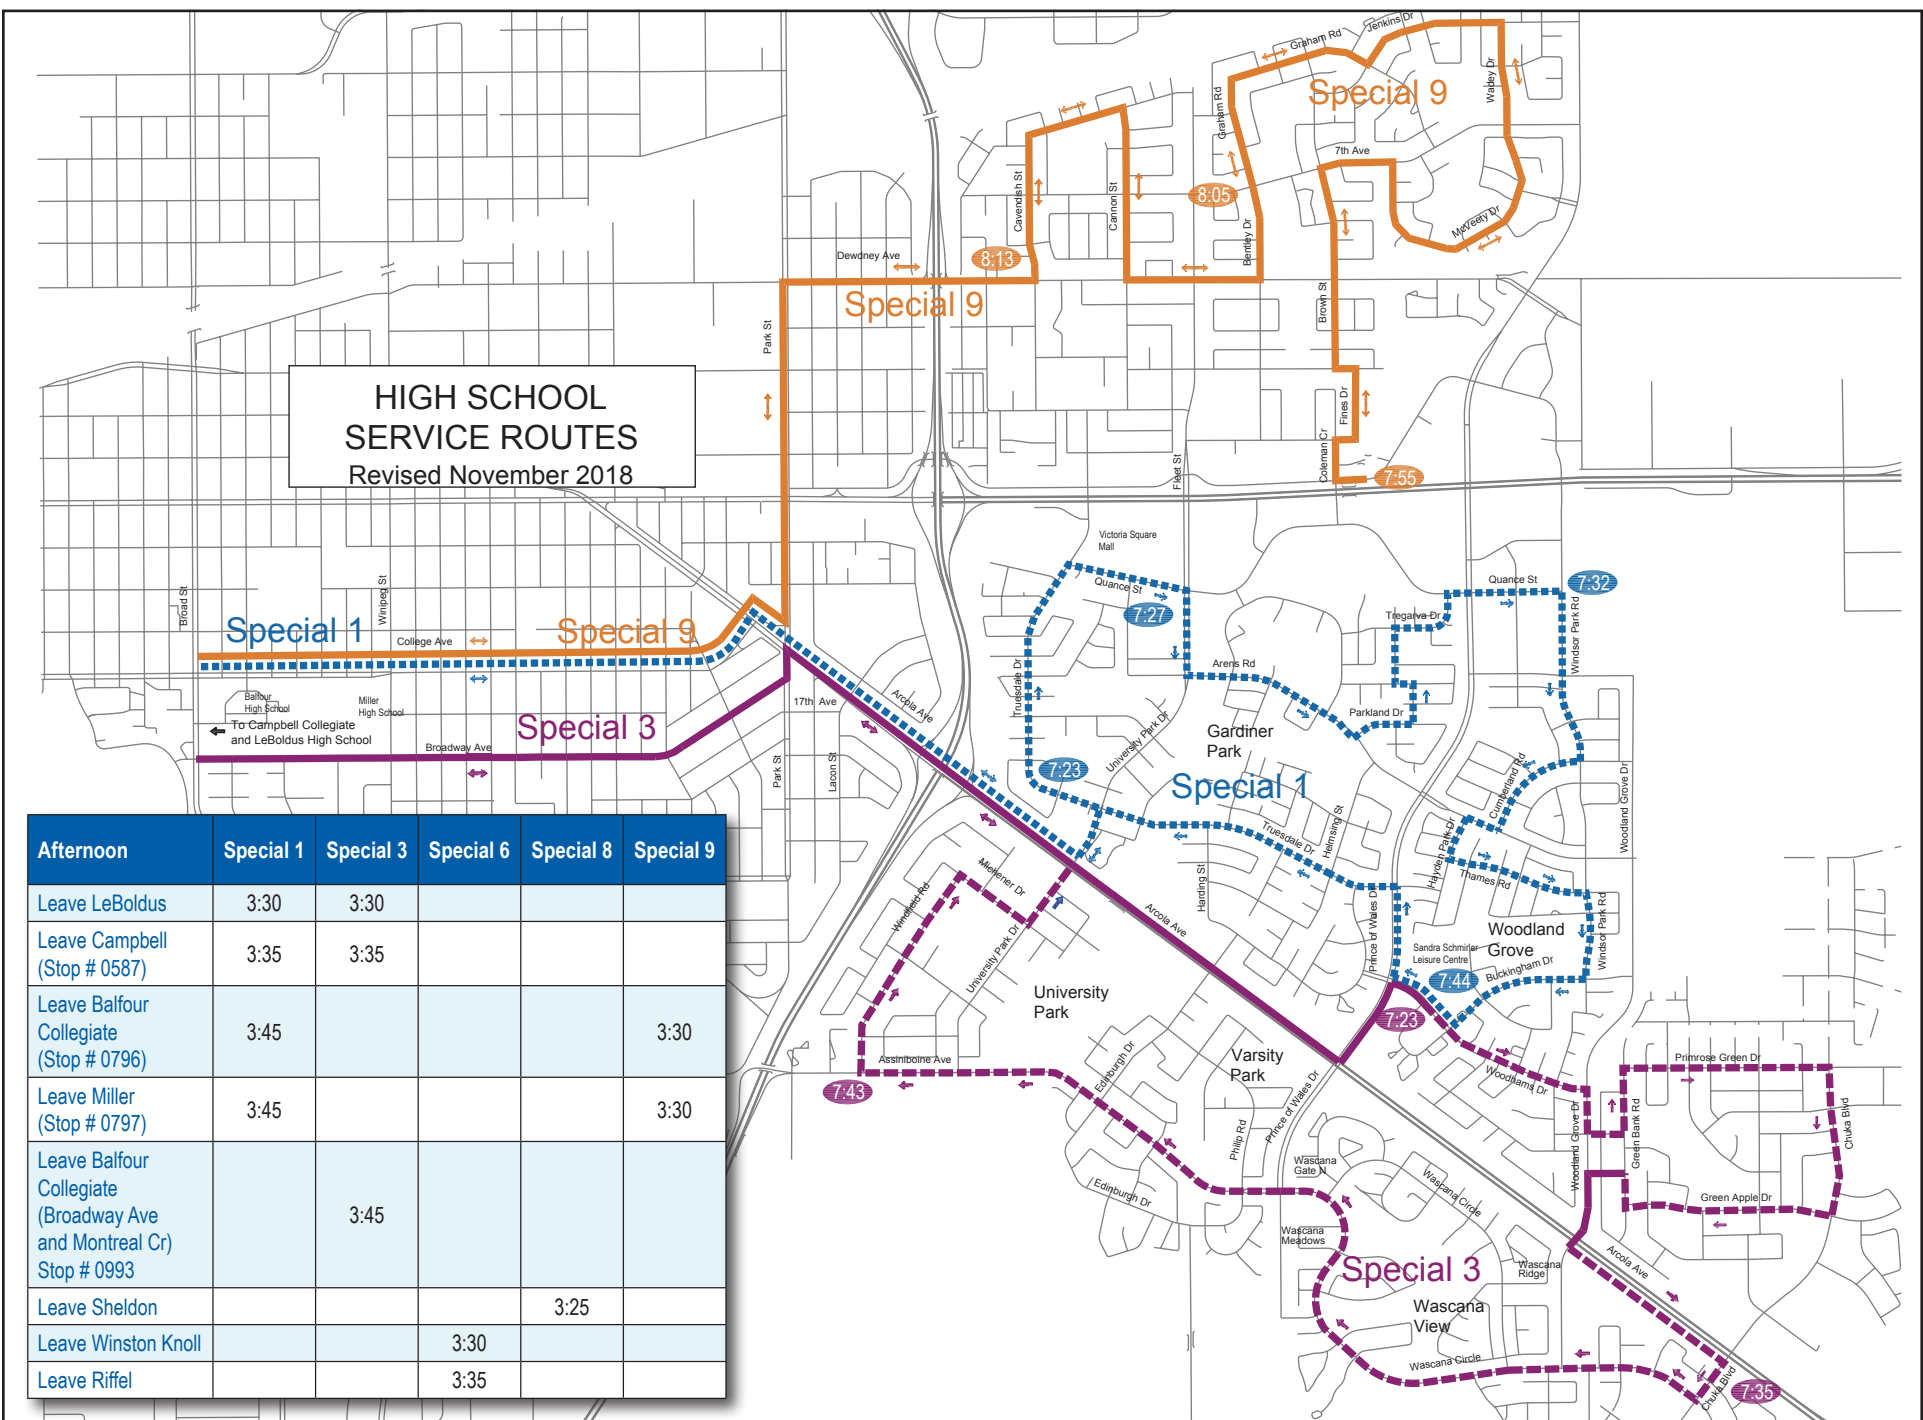

## HIGH SCHOOL SERVICE ROUTES

Revised November 2018

Afternoon	Special 1	Special 3	Special 6	Special 8	Special 9
Leave LeBoldus	3:30	3:30			
Leave Campbell (Stop # 0587)	3:35	3:35			
Leave Balfour Collegiate (Stop # 0796)	3:45				3:30
Leave Miller (Stop # 0797)	3:45				3:30
Leave Balfour Collegiate (Broadway Ave and Montreal Cr) Stop # 0993		3:45			
Leave Sheldon				3:25	
Leave Winston Knoll			3:30		
Leave Riffel			3:35		

Students travelling to Campbell can also catch the #22 Arcola East-University. For more information visit [Regina.ca/Transit](http://Regina.ca/Transit)