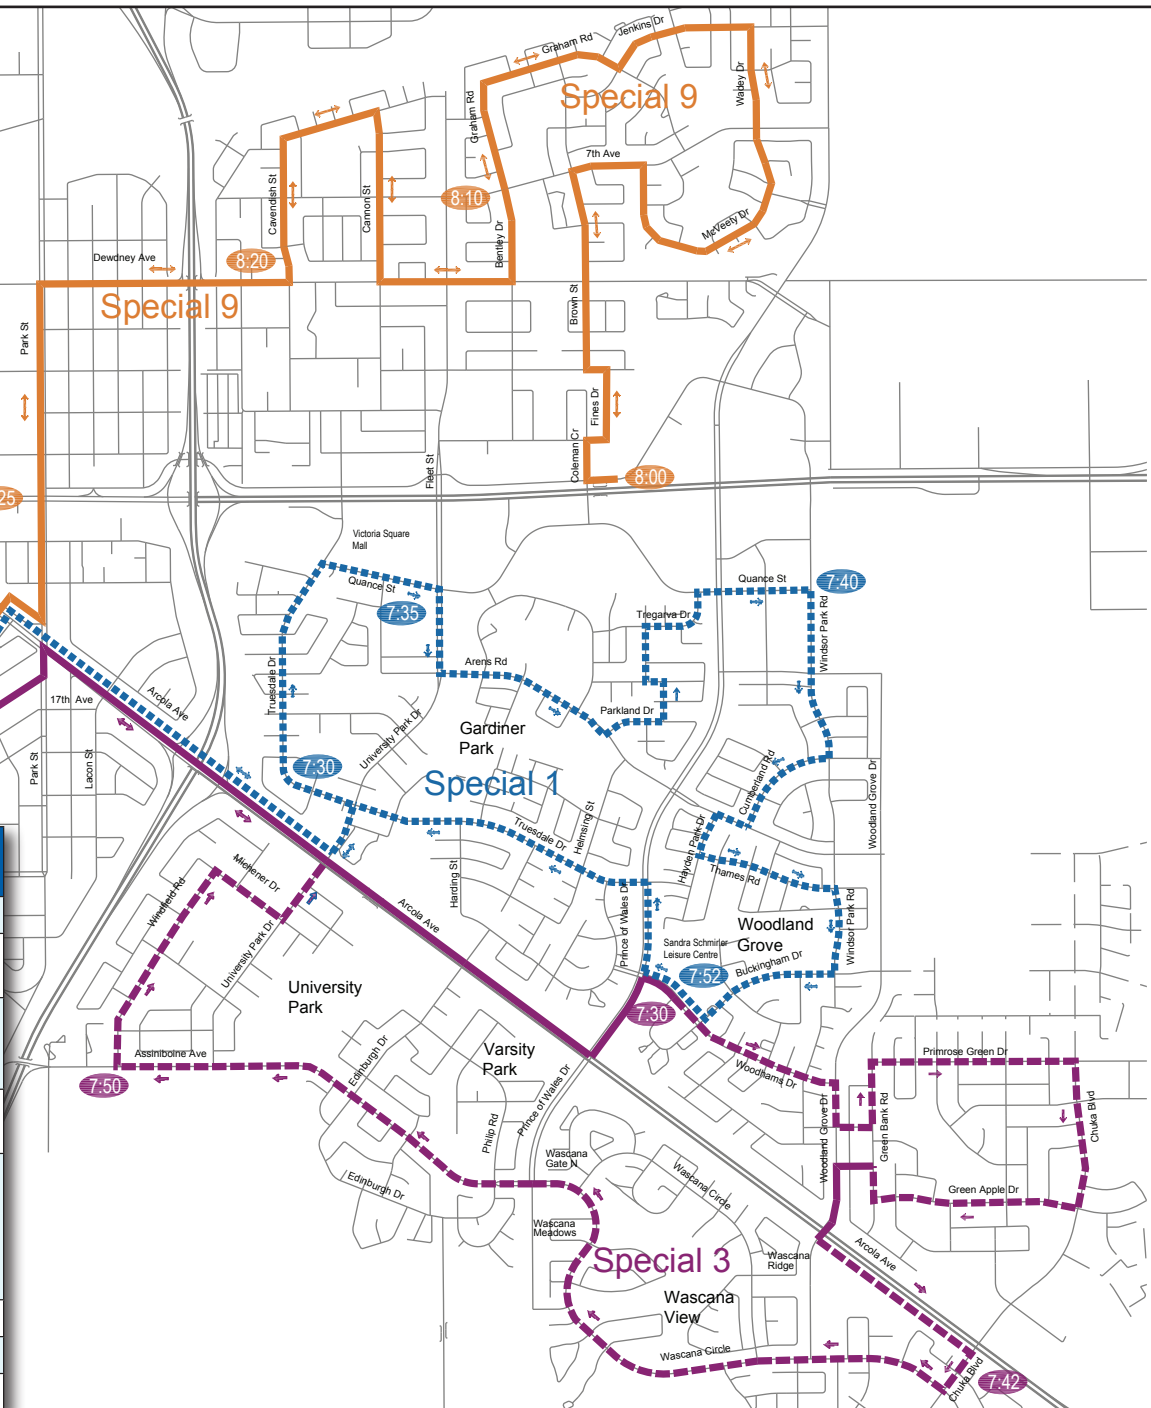

HIGH SCHOOL SERVICE ROUTES Revised August 2018

Afternoon	Special 1	Special 3	Special 6	Special 8	Special 9
Leave LeBoldus	3:30	3:30			
Leave Campbell (Stop # 0587)	3:35	3:35			
Leave Balfour Collegiate (Stop # 0796)	3:45				3:30
Leave Miller (Stop # 0797)	3:45				3:30
Leave Balfour Collegiate (Broadway Ave and Montreal Cr) Stop # 0993		3:45			
Leave Sheldon				3:25	
Leave Winston Knoll			3:30		
Leave Riffel			3:35		

Students travelling to Campbell can also catch the #22 Arcola East-University. For more information visit Regina.ca/Transit