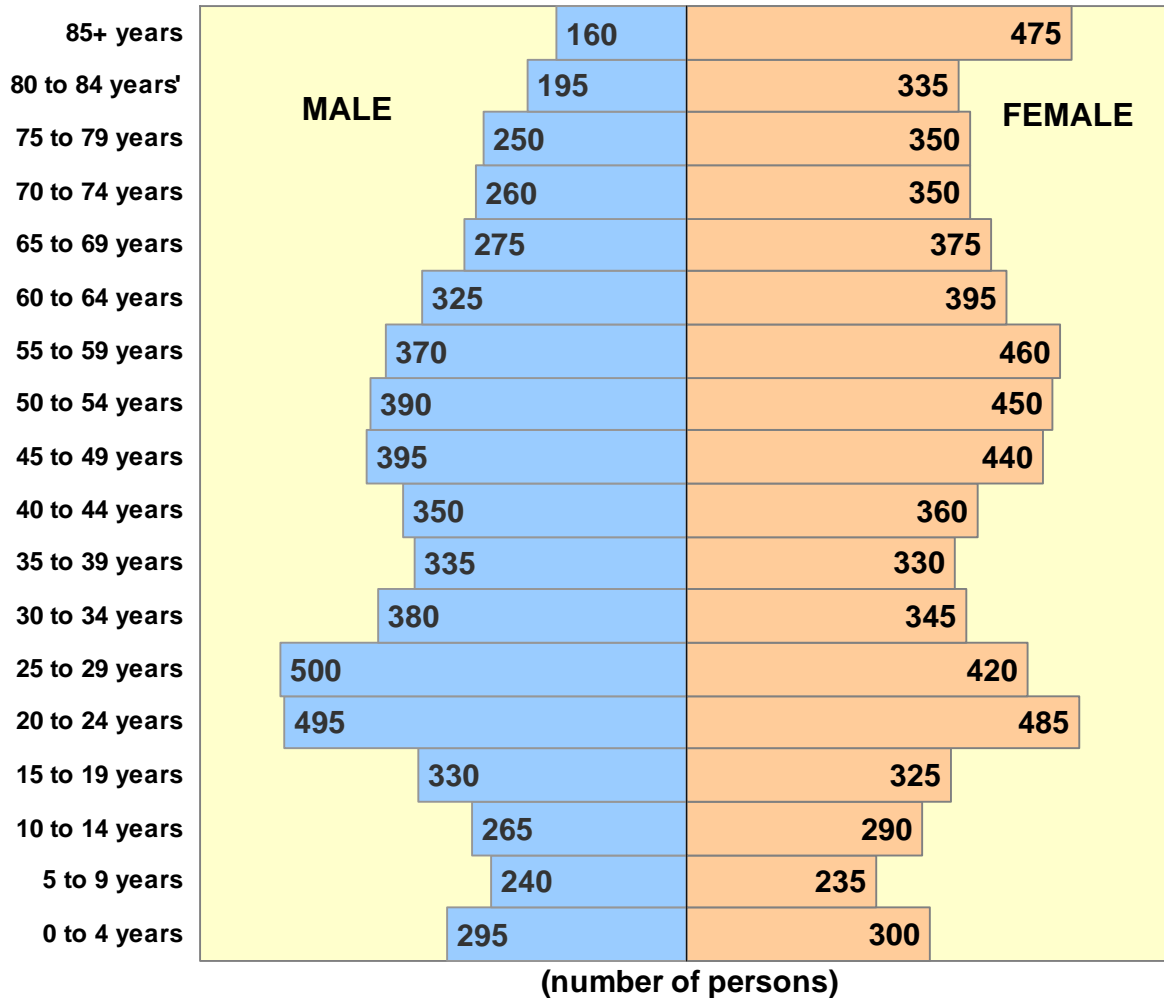

ALBERT PARK

Demographic Snapshot - 2011 Census

QUICK FACTS

KEY MAP

Total Population: 12,530

Median Age: 44 years

Percentage of population age 0-14: 13% (Regina: 17%)

Percentage of population age 15-64: 63% (Regina: 70%)

Percentage of population age 65+: 24% (Regina: 13%)

Dwellings*: 5,608

POPULATION BY 5-YEAR AGE GROUP AND SEX, 2011 CENSUS

SOURCE: Statistics Canada. 2011 Census. Statistics Canada. Ottawa. Released May 29, 2012.

NOTES: To ensure confidentiality, the values, including totals, are randomly rounded either up or down to a multiple of '5' or '10' by Statistics Canada. *Dwellings = "Private dwellings occupied by usual residents": defined as a separate set of living quarters which has a private entrance either directly from outside or from a common hall, lobby, vestibule or stairway leading to the outside, and in which a person or a group of persons live permanently.