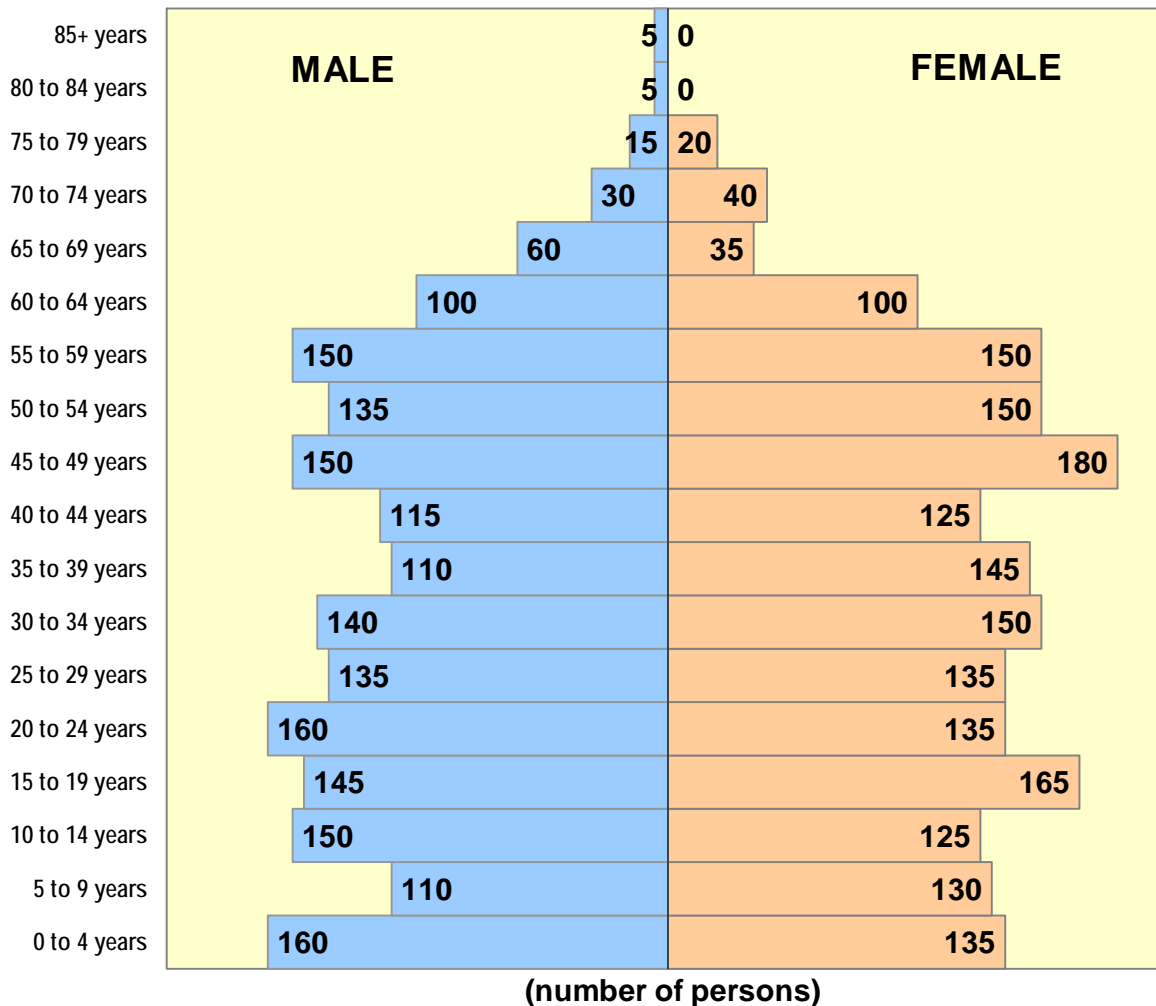

ARGYLE PARK

Demographic Snapshot - 2011 Census

QUICK FACTS

KEY MAP

Total Population: 3,795

Median Age: 32.5 years

Percentage of population age 0-14: 21% (Regina: 17%)

Percentage of population age 15-64: 73% (Regina: 70%)

Percentage of population age 65+: 6% (Regina: 13%)

Dwellings*: 1,350

POPULATION BY 5-YEAR AGE GROUP AND SEX, 2011 CENSUS

SOURCE: Statistics Canada. 2011 Census. Statistics Canada. Ottawa. Released May 29, 2012.

NOTES: To ensure confidentiality, the values, including totals, are randomly rounded either up or down to a multiple of '5' or '10' by Statistics Canada. *Dwellings = "Private dwellings occupied by usual residents": defined as a separate set of living quarters which has a private entrance either directly from outside or from a common hall, lobby, vestibule or stairway leading to the outside, and in which a person or a group of persons live permanently.