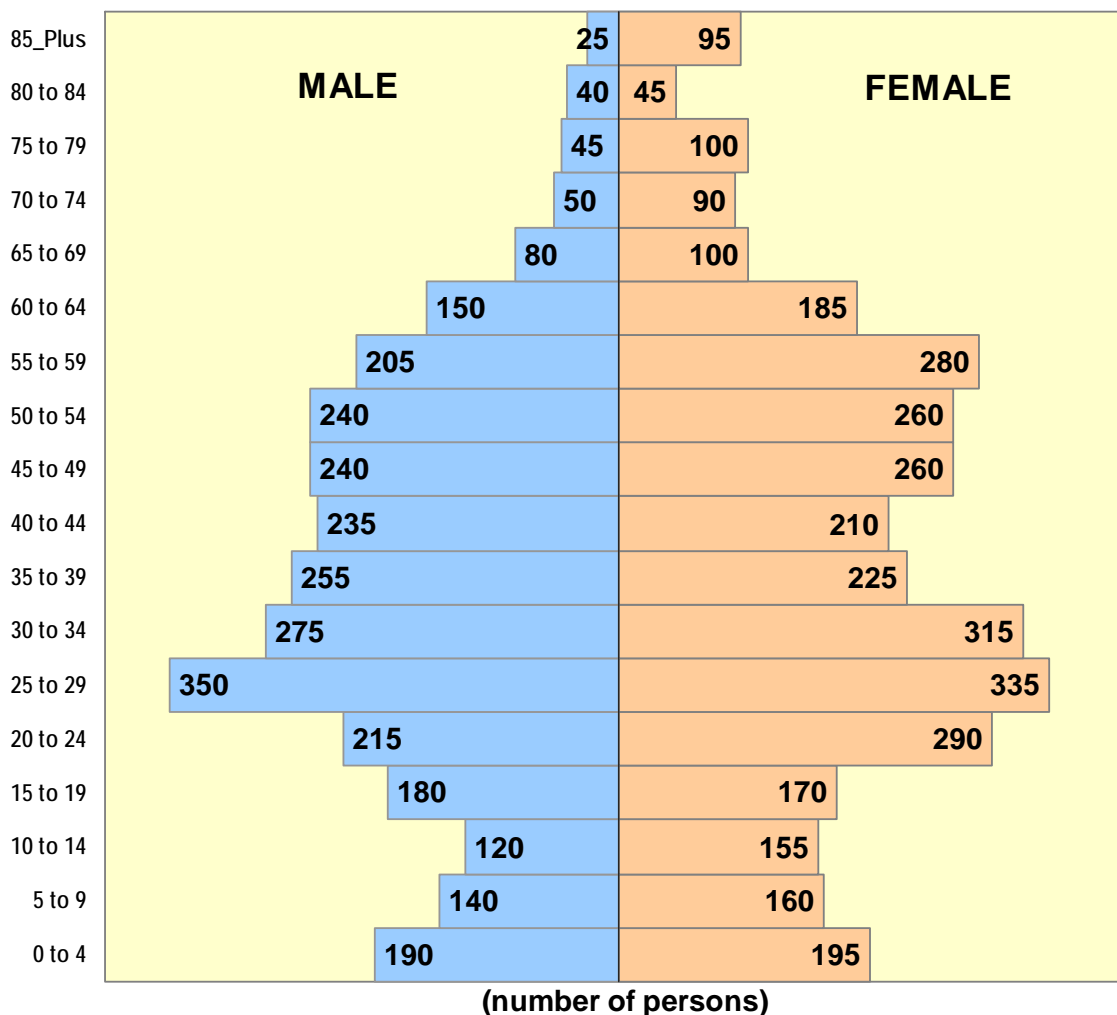

CATHEDRAL

Demographic Snapshot - 2011 Census

QUICK FACTS

KEY MAP

Total Population: 6,505

Median Age: 38 years

Percentage of population age 0-14: 15% (Regina: 17%)

Percentage of population age 15-64: 75% (Regina: 70%)

Percentage of population age 65+: 10% (Regina: 13%)

Dwellings*: 3,315

POPULATION BY 5-YEAR AGE GROUP AND SEX, 2011 CENSUS

SOURCE: Statistics Canada. 2011 Census. Statistics Canada. Ottawa. Released May 29, 2012.

NOTES: To ensure confidentiality, the values, including totals, are randomly rounded either up or down to a multiple of '5' or '10' by Statistics Canada. *Dwellings = "Private dwellings occupied by usual residents": defined as a separate set of living quarters which has a private entrance either directly from outside or from a common hall, lobby, vestibule or stairway leading to the outside, and in which a person or a group of persons live permanently.