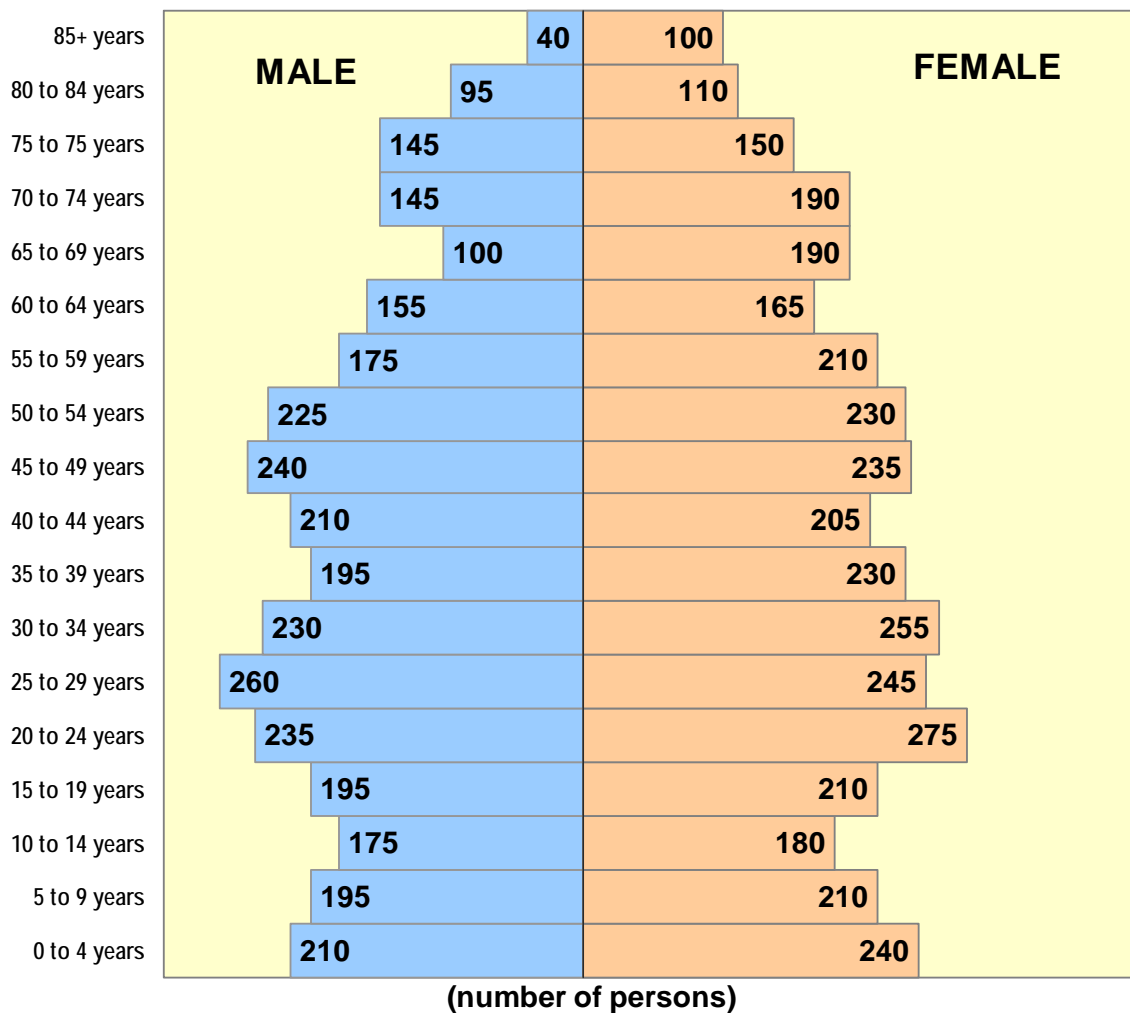

CORONATION PARK

Demographic Snapshot - 2011 Census

QUICK FACTS

KEY MAP

Total Population: 6,855

Median Age: 37 years

Percentage of population age 0-14: 18% (Regina: 17%)

Percentage of population age 15-64: 64% (Regina: 70%)

Percentage of population age 65+: 18% (Regina: 13%)

Dwellings*: 2,940

POPULATION BY 5-YEAR AGE GROUP AND SEX, 2011 CENSUS

SOURCE: Statistics Canada. 2011 Census. Statistics Canada. Ottawa. Released May 29, 2012.

NOTES: To ensure confidentiality, the values, including totals, are randomly rounded either up or down to a multiple of '5' or '10' by Statistics Canada. *Dwellings = "Private dwellings occupied by usual residents": defined as a separate set of living quarters which has a private entrance either directly from outside or from a common hall, lobby, vestibule or stairway leading to the outside, and in which a person or a group of persons live permanently.