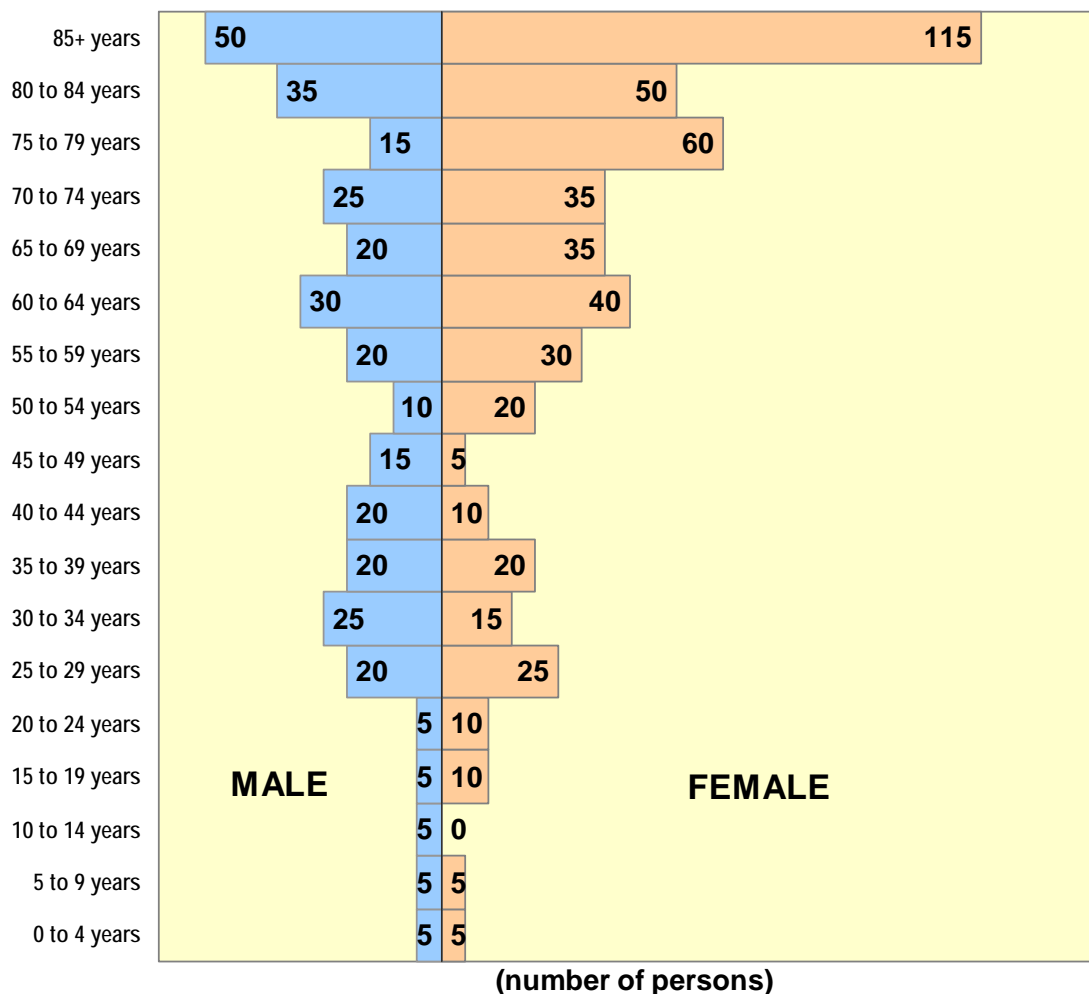

DOWNTOWN

Demographic Snapshot - 2011 Census

QUICK FACTS

Total Population:	820
Median Age:	67.5 years
Percentage of population age 0-14:	3% (Regina: 17%)
Percentage of population age 15-64:	43% (Regina: 70%)
Percentage of population age 65+:	54% (Regina: 13%)
Dwellings*:	443

KEY MAP

POPULATION BY 5-YEAR AGE GROUP AND SEX, 2011 CENSUS

SOURCE: Statistics Canada. 2011 Census. Statistics Canada. Ottawa. Released May 29, 2012.

NOTES: To ensure confidentiality, the values, including totals, are randomly rounded either up or down to a multiple of '5' or '10' by Statistics Canada. *Dwellings = "Private dwellings occupied by usual residents": defined as a separate set of living quarters which has a private entrance either directly from outside or from a common hall, lobby, vestibule or stairway leading to the outside, and in which a person or a group of persons live permanently.