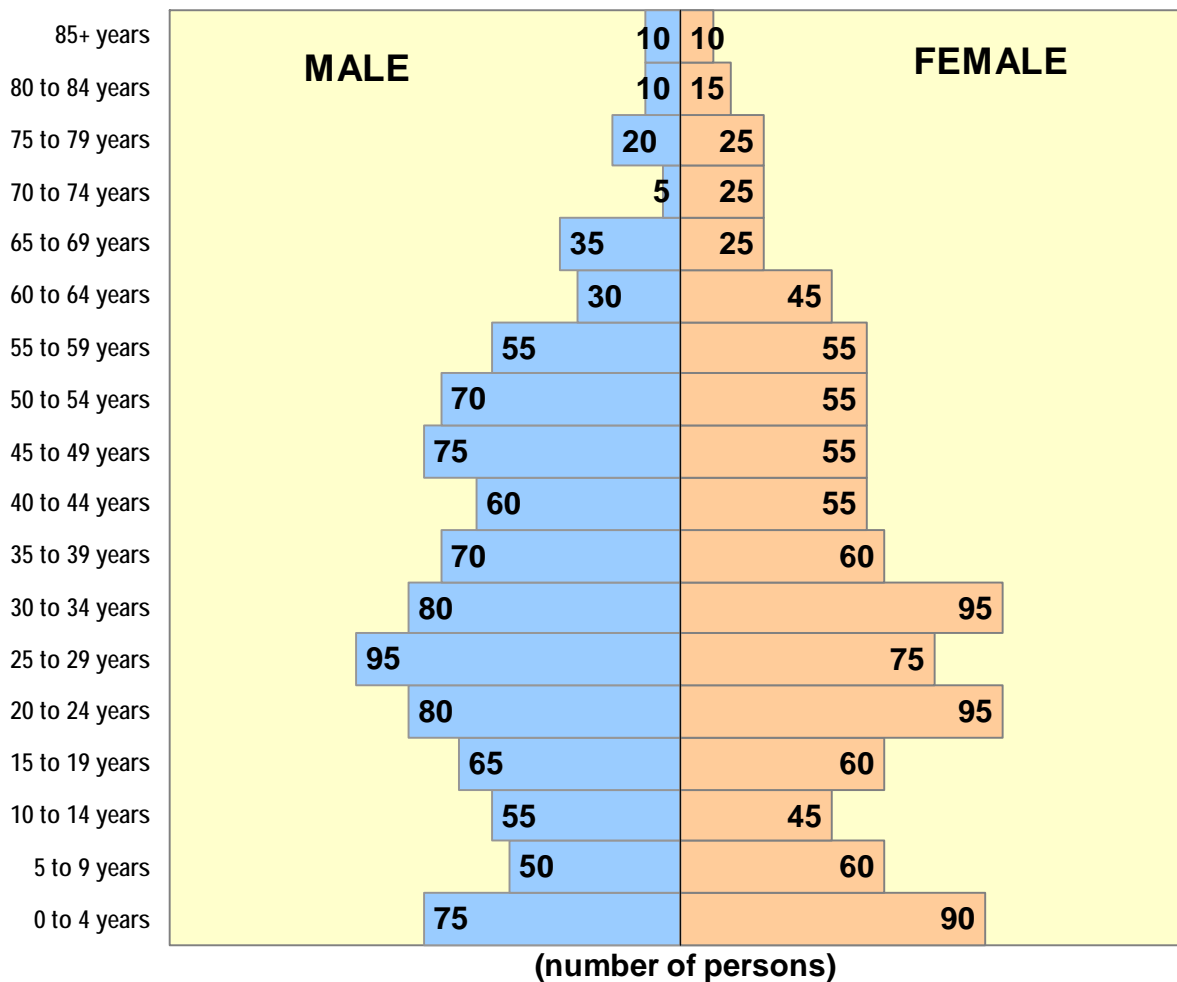

EASTVIEW+WAREHOUSE

Demographic Snapshot - 2011 Census

QUICK FACTS

Total Population:	1,885
Median Age:	31.5 years
Percentage of population age 0-14:	20% (Regina: 17%)
Percentage of population age 15-64:	71% (Regina: 70%)
Percentage of population age 65+:	10% (Regina: 13%)
Dwellings*:	800

KEY MAP

POPULATION BY 5-YEAR AGE GROUP AND SEX, 2011 CENSUS

SOURCE: Statistics Canada. 2011 Census. Statistics Canada. Ottawa. Released May 29, 2012.

NOTES: To ensure confidentiality, the values, including totals, are randomly rounded either up or down to a multiple of '5' or '10' by Statistics Canada. *Dwellings = "Private dwellings occupied by usual residents": defined as a separate set of living quarters which has a private entrance either directly from outside or from a common hall, lobby, vestibule or stairway leading to the outside, and in which a person or a group of persons live permanently.