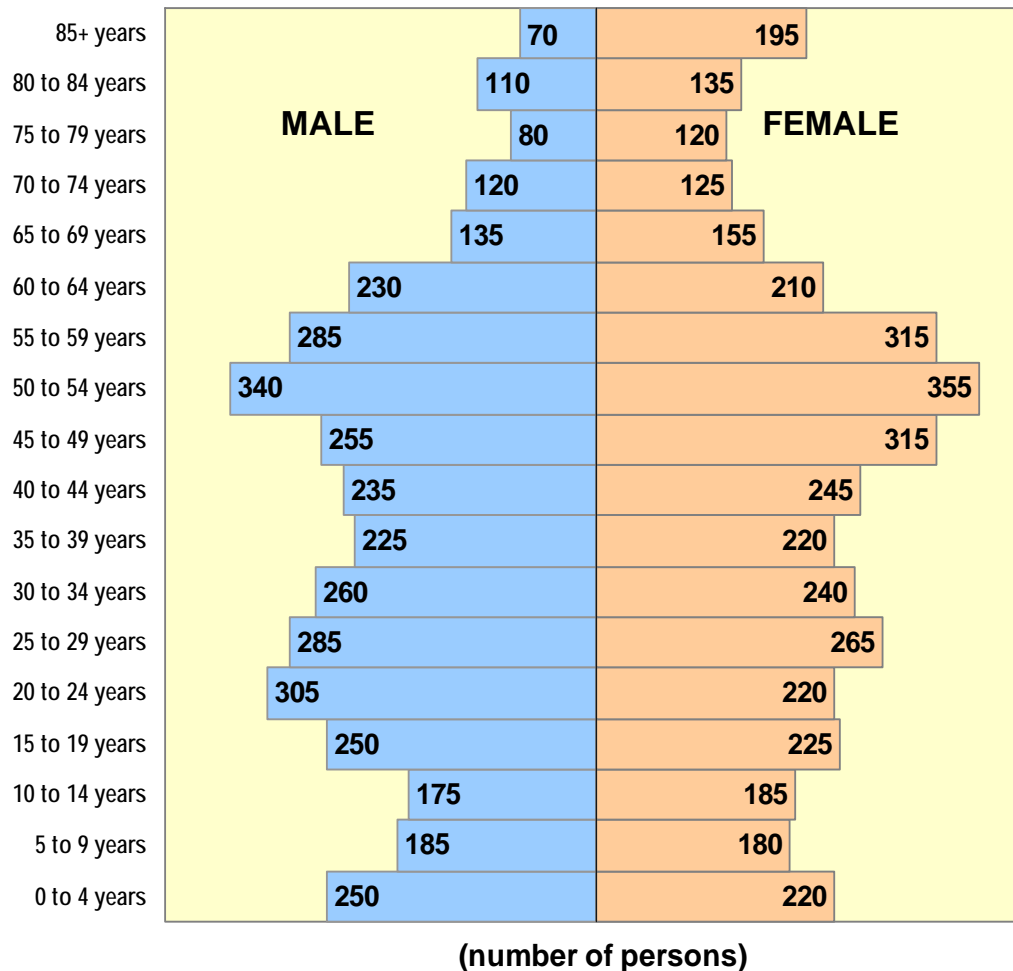

LAKEVIEW

Demographic Snapshot - 2011 Census

QUICK FACTS

Total Population:	7,720
Median Age:	41 years
Percentage of population age 0-14:	15% (Regina: 17%)
Percentage of population age 15-64:	68% (Regina: 70%)
Percentage of population age 65+:	16% (Regina: 13%)
Dwellings*:	3,205

KEY MAP

POPULATION BY 5-YEAR AGE GROUP AND SEX, 2011 CENSUS

SOURCE: Statistics Canada. 2011 Census. Statistics Canada. Ottawa. Released May 29, 2012.

NOTES: To ensure confidentiality, the values, including totals, are randomly rounded either up or down to a multiple of '5' or '10' by Statistics Canada. *Dwellings = "Private dwellings occupied by usual residents": defined as a separate set of living quarters which has a private entrance either directly from outside or from a common hall, lobby, vestibule or stairway leading to the outside, and in which a person or a group of persons live permanently.