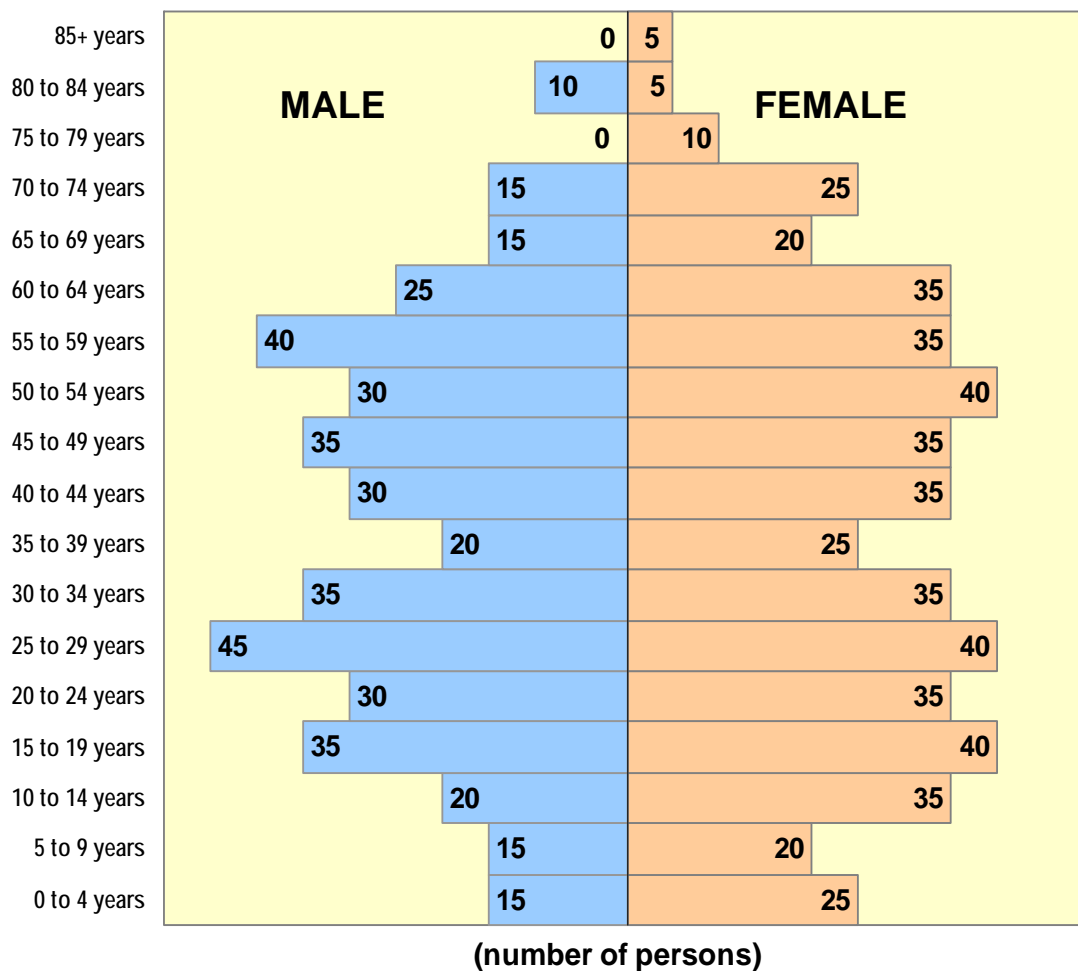

POPULATION BY 5-YEAR AGE GROUP AND SEX, 2011 CENSUS

SOURCE: Statistics Canada. 2011 Census. Statistics Canada. Ottawa. Released May 29, 2012.

NOTES: To ensure confidentiality, the values, including totals, are randomly rounded either up or down to a multiple of '5' or '10' by Statistics Canada. *Dwellings = "Private dwellings occupied by usual residents": defined as a separate set of living quarters which has a private entrance either directly from outside or from a common hall, lobby, vestibule or stairway leading to the outside, and in which a person or a group of persons live permanently.