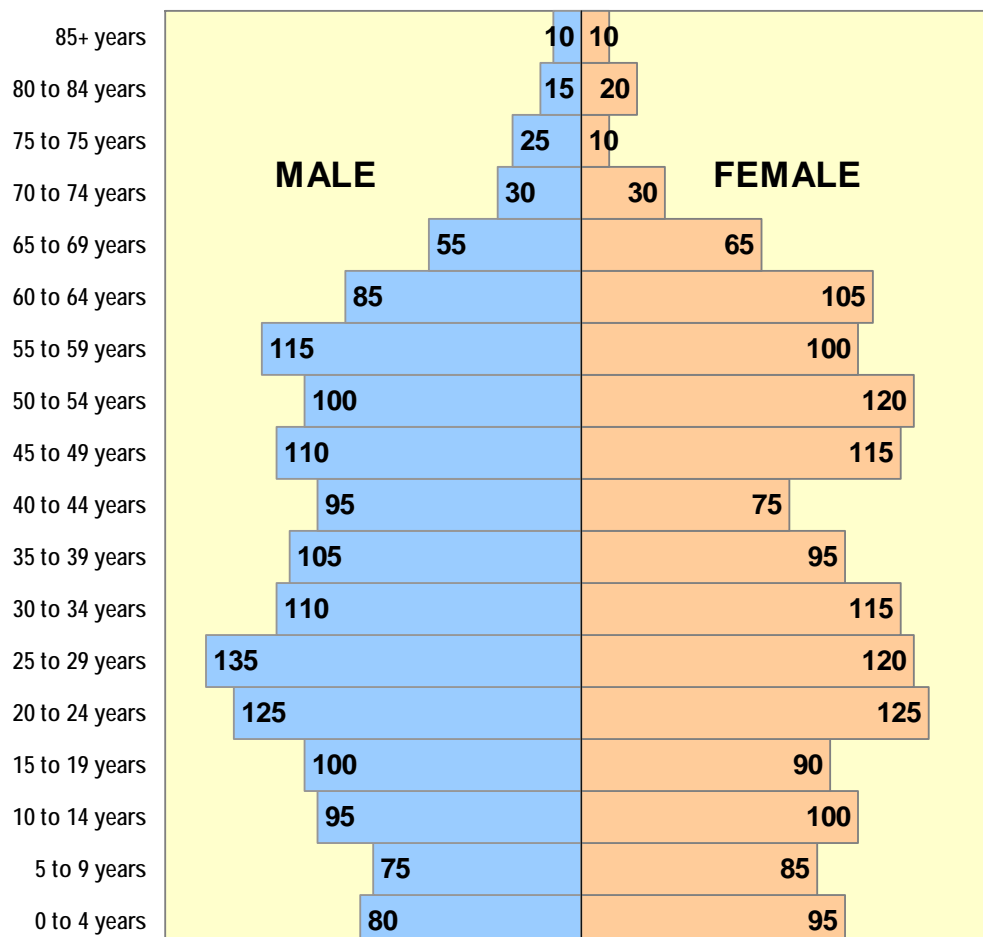

NORMANVIEW WEST

Demographic Snapshot - 2011 Census

QUICK FACTS

Total Population:	2,940
Median Age:	35 years
Percentage of population age 0-14:	18% (Regina: 17%)
Percentage of population age 15-64:	73% (Regina: 70%)
Percentage of population age 65+:	9% (Regina: 13%)
Dwellings*:	1,145

KEY MAP

POPULATION BY 5-YEAR AGE GROUP AND SEX, 2011 CENSUS

(number of persons)

SOURCE: Statistics Canada. 2011 Census. Statistics Canada. Ottawa. Released May 29, 2012.

NOTES: To ensure confidentiality, the values, including totals, are randomly rounded either up or down to a multiple of '5' or '10' by Statistics Canada. *Dwellings = "Private dwellings occupied by usual residents": defined as a separate set of living quarters which has a private entrance either directly from outside or from a common hall, lobby, vestibule or stairway leading to the outside, and in which a person or a group of persons live permanently.