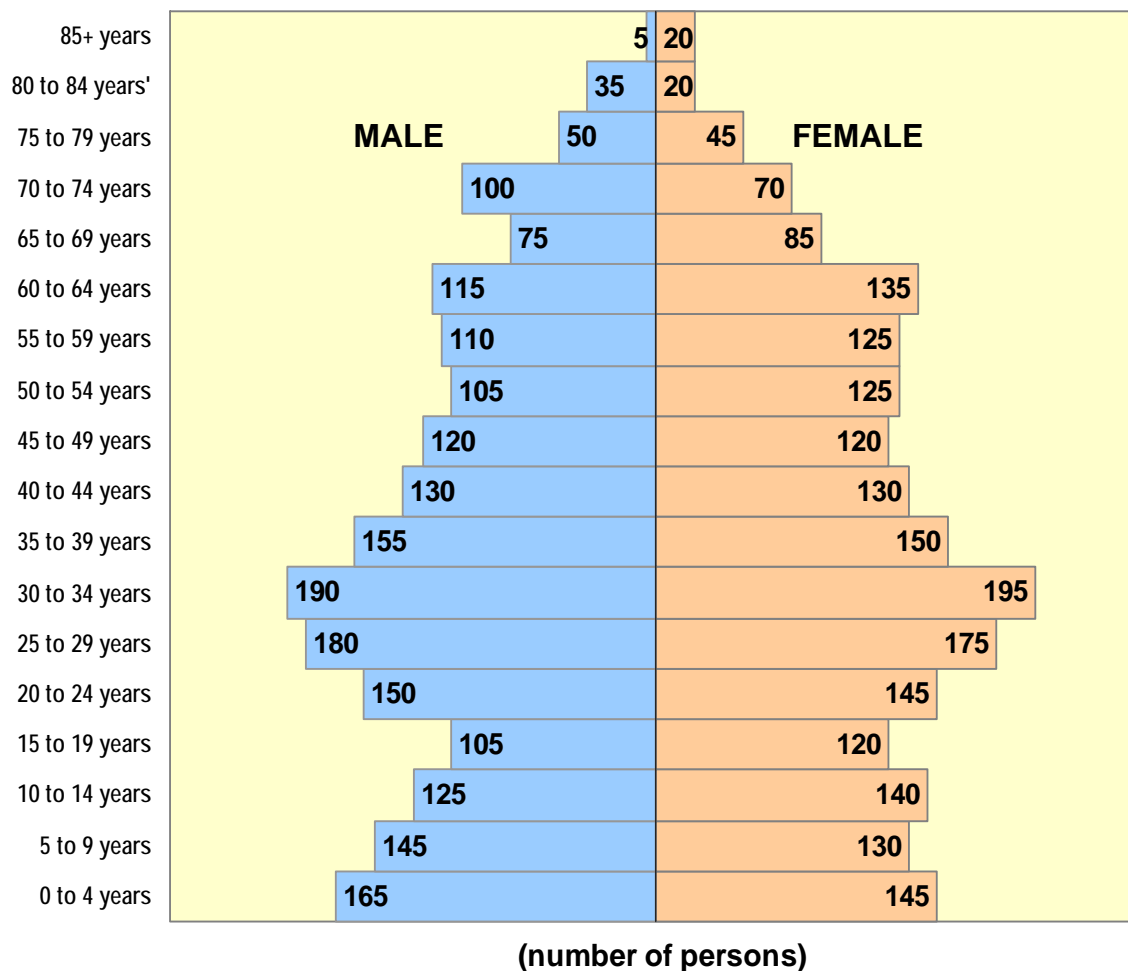

NORMANVIEW

Demographic Snapshot - 2011 Census

QUICK FACTS

KEY MAP

Total Population: 4,135

Median Age: 33 years

Percentage of population age 0-14: 21% (Regina: 17%)

Percentage of population age 15-64: 67% (Regina: 70%)

Percentage of population age 65+: 12% (Regina: 13%)

Dwellings*: 1,634

POPULATION BY 5-YEAR AGE GROUP AND SEX, 2011 CENSUS

SOURCE: Statistics Canada. 2011 Census. Statistics Canada. Ottawa. Released May 29, 2012.

NOTES: To ensure confidentiality, the values, including totals, are randomly rounded either up or down to a multiple of '5' or '10' by Statistics Canada. *Dwellings = "Private dwellings occupied by usual residents": defined as a separate set of living quarters which has a private entrance either directly from outside or from a common hall, lobby, vestibule or stairway leading to the outside, and in which a person or a group of persons live permanently.