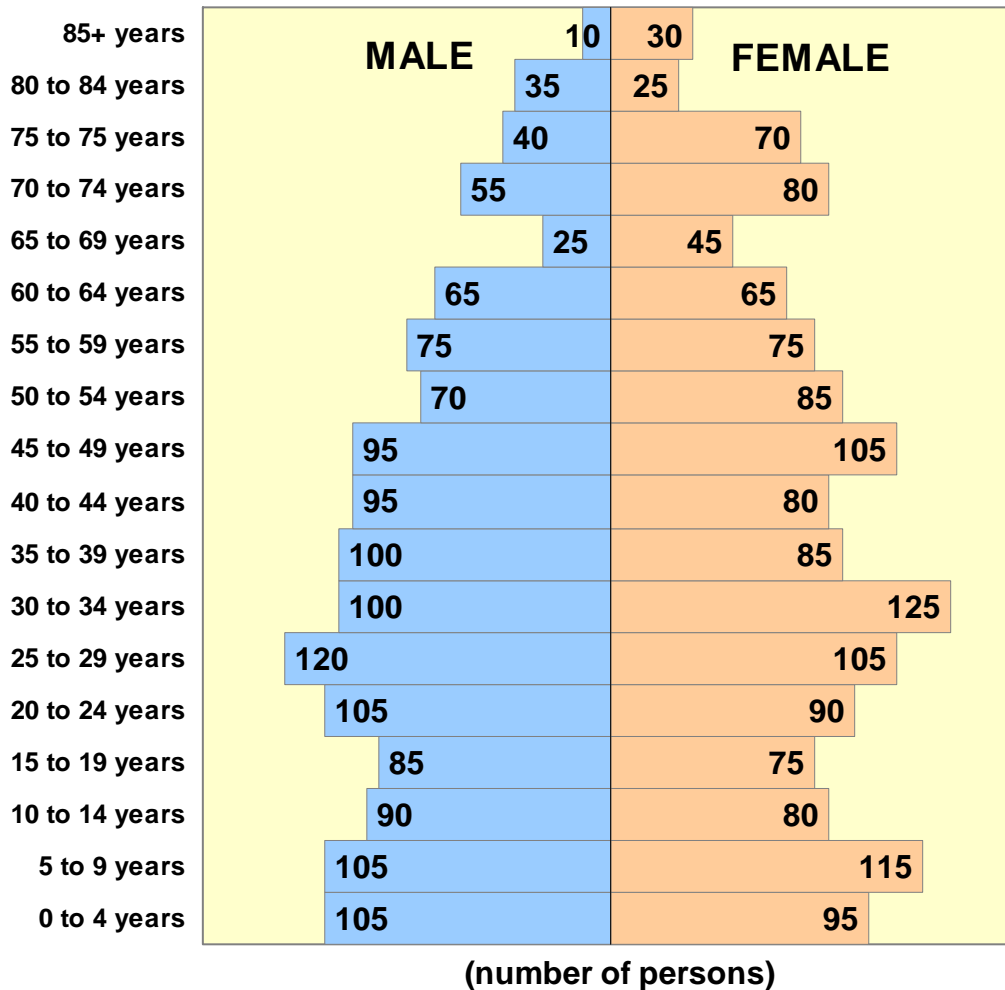

REGENT PARK

Demographic Snapshot - 2011 Census

QUICK FACTS

KEY MAP

Total Population: 2,805

Median Age: 35 years

Percentage of population age 0-14: 21% (Regina: 17%)

Percentage of population age 15-64: 64% (Regina: 70%)

Percentage of population age 65+: 15% (Regina: 13%)

Dwellings*: 1,124

POPULATION BY 5-YEAR AGE GROUP AND SEX, 2011 CENSUS

SOURCE: Statistics Canada. 2011 Census. Statistics Canada. Ottawa. Released May 29, 2012.

NOTES: To ensure confidentiality, the values, including totals, are randomly rounded either up or down to a multiple of '5' or '10' by Statistics Canada. *Dwellings = "Private dwellings occupied by usual residents": defined as a separate set of living quarters which has a private entrance either directly from outside or from a common hall, lobby, vestibule or stairway leading to the outside, and in which a person or a group of persons live permanently.